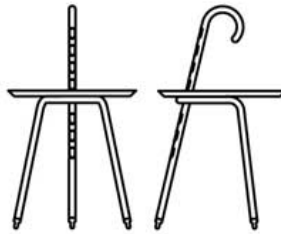

colour

Walnut decal, Chrome

packaging

H 85 cm | 33.5"
W 45 cm | 17.7"
D 45 cm | 17.7"

Colli 1/1

Product weight:
5.5KG | 12.13lb

With packaging:
7KG | 15.43lb

cleaning instructions

m o o o i

dimensions

44 cm | 17.3"

47 cm | 18.5"

76 cm | 29.9"