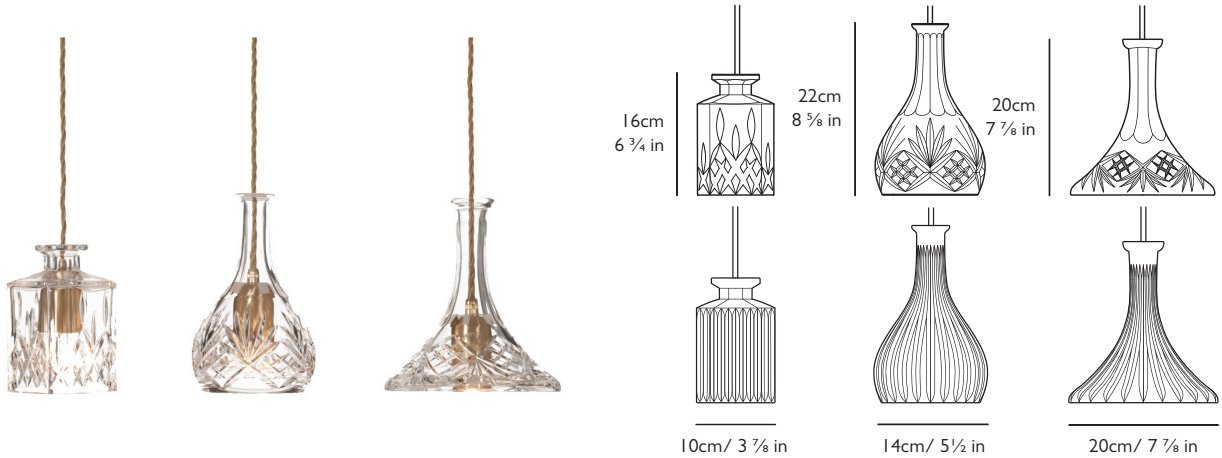

LEE BROOM

DECANTERLIGHT

PRODUCT DETAILS

Name

Decanterlight
Decanterlight Straight

Finish & Product Code	110-130v	220-240v
Decanterlight Tulip	NDC0152	NDC0052
Decanterlight Bell	NDC0151	NDC0051
Decanterlight Square	NDC0150	NDC0050
Decanterlight Straight Tulip	NDC0142	NDC0042
Decanterlight Straight Bell	NDC0141	NDC0041
Decanterlight Straight Square	NDC0140	NDC0040

Materials

Lead crystal, brushed brass, steel

Illumination 110-130v

2w, 2700k, 100 lumen

Bulb: E26, 2w LED, 100 lumen, 25k hrs (1x supplied), CRI 80

Illumination 220-240v

4.5w, 2700k, 460 lumen

Bulb: E27, 4.5w LED, 470 lumen, 15k hrs (1x supplied), CRI 80

Dimming

Dimmable. Mains voltage. TRIAC / Leading edge.

Certification

UL, cUL (110-130v)
CE, CB (220-240v)

Year of Design

2014

Dimensions

Tulip x H 20cm x Dia 20cm / H 7 7/8 in x Dia 7 7/8 in
Bell x H 22cm x Dia 14cm / H 8 5/8 in x Dia 5 1/2 in
Square x H 16cm x Dia 10cm / H 6 3/4 in x Dia 3 7/8 in

Suspension

Length: 300cm / 118 1/8 in
Adjustable cord
Gold fabric outer

Ceiling Plate / Canopy

H 3cm x Dia 12cm / H 1 1/8 in x Dia 4 3/4 in
Round steel in satin white finish

Weight

Tulip: Product (net) 1.75kg / 3.85 lb / Boxed (gross) 2.05kg / 4.5 lb
Bell: Product (net) 1.2kg / 2.6 lb / Boxed (gross) 1.4kg / 3 lb
Square: Product (net) 1.4kg / 3 lb / Boxed (gross) 1.55kg / 3.4 lb