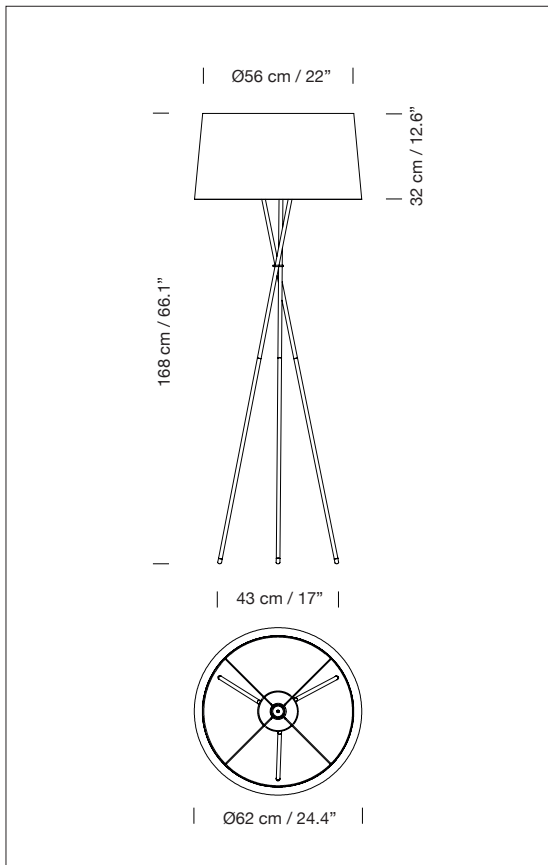

MODEL

COLLECTION