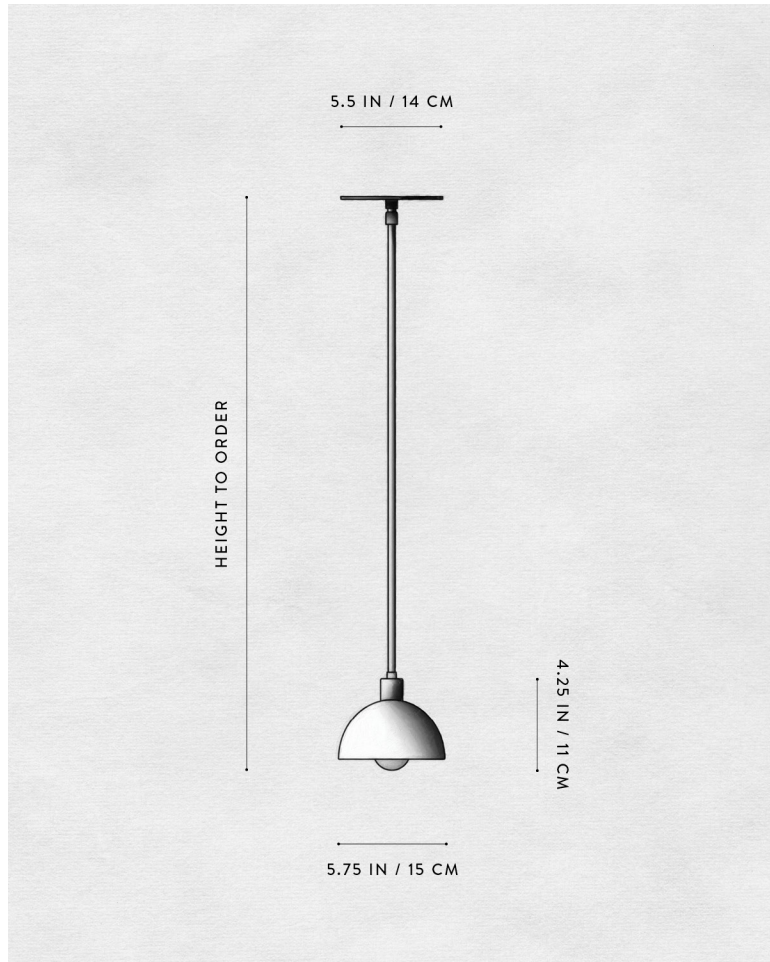

A P P A R A T U S

AGED BRASS / PORCELAIN

TRAPEZE : 1 PENDANT

REFERENCE

MOLECULAR GEOMETRY
CAPTURED STATES OF MOTION

COMPOSITION

SPHERES AND LINE SEGMENTS
BRASS OR HAND-CAST PORCELAIN BOWLS

A P P A R A T U S

AGED BRASS / PORCELAIN

AGED BRASS / TARNISHED SILVER

A P P A R A T U S

TRAPEZE : 1 PENDANT

DIMENSIONS	Ø 5.75 IN Ø 15 CM HEIGHT TO ORDER APPROX. 3 LBS / 1 KG
WEIGHT	
PRICE	FROM \$1300 BRASS FROM \$1400 PORCELAIN OR TWO-TONE BOWL TWO-TONE IS AGED BRASS BOWL INTERIOR WITH BLACKENED BRASS BOWL EXTERIOR
MINIMUM HEIGHT INCLUDES ADD HEIGHT	9 IN 60 IN \$10 / IN
VOLTAGE	120-240 UL / CE APPROVED
LAMPING BULB INCLUDED	MAX 60W 1 X 3W DIMMABLE LED BULB 240 LUMENS, 2500K COLOR TEMPERATURE 120V: E12 GLOBE SM: MATTE WHITE 240V: E14 GLOBE SM: MATTE WHITE
BULB LIFE	30,000 HOURS
DEPOSIT BALANCE LEAD TIME	50% UPON ORDER DUE PRIOR TO SHIPPING PLEASE REFER TO WEBSITE