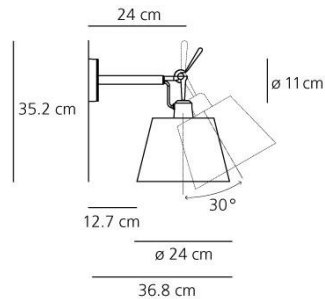

The arm presents an articulation that enables the diffuser to rotate around 30° perpendicular to the wall.

Light emission

Direct Diffused Adjustable

TECHNICAL DATA SHEET

FEATURES

Product name:	Tolomeo parete diffusore 24 - Fluo Parchment
Article Code:	1185010A + 0372050A
Colour:	Parchment
Material:	Polished aluminium, parchment paper and plastic
Series:	Design
Environment:	Indoor
Area contract:	

OPTICS

Emission:	Direct Diffused Adjustable
------------------	----------------------------

DIMENSIONS

Length:	(cm) 36.8
Height:	(cm) 35.2
Cutout width:	(cm) 24
Base Diameter:	(cm) 11
Rotation:	30
Cutout shape:	

LAMPS NOT INCLUDED

Category:	FLUO
Number:	1
Lbs:	Tc-tel
Watt:	18
Socket:	Gx24q-2
Type:	Fsmh
Colour Rendering:	1b
Colour temperature (K):	3000
Duration (h):	10000

DIMENSIONS**LAMP****ELECTRICAL**

Voltage:	220V-240V
-----------------	-----------