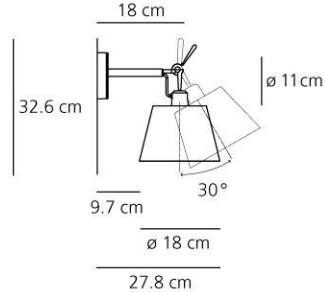

#### DIMENSIONS

Length:	(cm) 27.8
Height:	(cm) 32.6
Cutout width:	(cm) 18
Base Diameter:	(cm) 11
Rotation:	30
Cutout shape:	

#### DIMENSIONS