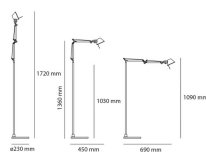

### Tolomeo Micro Terra

The code is referred to the body lamp only

Aluminium

LED Dimmable

 N/D° IP20

Watt	Dimensions	Luminous Flux (lm)	Color	Code	Product name
8W	H 42.9 inch	350lm	●	A010300	Tolomeo Micro Floor - LED - Alluminio