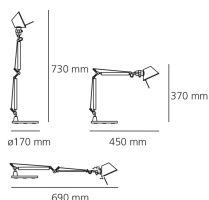

Tolomeo Micro Table Bicolor - Black/Yellow

Michele De Lucchi, Giancarlo Fassina

IP20     

LUMINAIRE

- Watt: **4W**
- Voltage: **220V-240V**

Notes

Bulb included.

PRODUCT CODE: AS01183004

FEATURES

- Article Code: **AS01183004**
- Colour: **Black/Yellow**
- Installation: **Table**
- Material: **Aluminium, steel**
- Series: **Design Collection**
- Environment: **Indoor**
- design by: **Michele De Lucchi, Giancarlo Fassina**

DIMENSIONS

- Length: **cm 45**
- Height: **cm 37**
- Base Diameter: **cm 17**
- Max Extension Height: **cm 73**
- Max Extension Length: **cm 69**

NOT INCLUDED SOURCES

- Category: **HALO**
- Number: **1**
- Lbs: **Qt26**
- Watt: **46W**
- Socket: **E14**
- Color Rendering: **1a**
- Color temperature (K): **3000K**