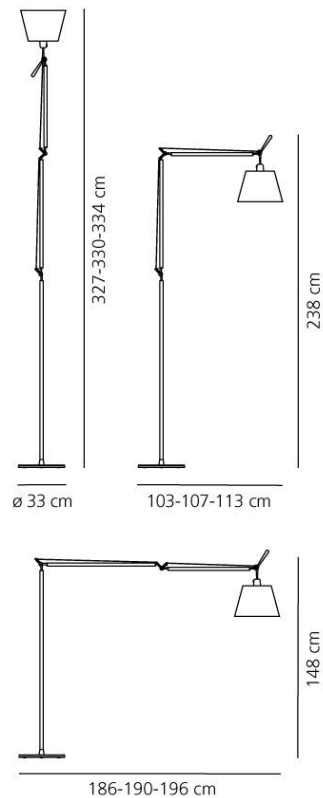

PRODUCT DATA SHEET

Tolomeo Mega terra - Black 32 Dimmer

DESIGN BY :

Michele De Lucchi , Giancarlo Fassina
2011

MATERIALS :

Polished aluminium, fabric and plastic

DESCRIPTION :

Black polished aluminium base and cantilevered arms; diffuser in black fabric on a plastic/metallic frame; joints in polished aluminium. Diffuser adjustable in all directions. System of spring balancing.

Diffuser available in three sizes.

Light emission

IP 20
Dimmer

TECHNICAL DATA SHEET

FEATURES

Product name:	Tolomeo Mega terra - Black 32 Dimmer
Article Code:	0778030A + 0779030A + 0772010A
Colour:	Black
Material:	Polished aluminium, fabric and plastic
Support:	Base
Support colour:	Black
Series:	Design
Environment:	Indoor

DIMENSIONS

Length:	(cm) 103
Height:	(cm) 148
Cutout width:	(cm) 32
Base Diameter:	(cm) 33
Max Extension Height:	(cm) 327
Max Extension Length:	(cm) 186
Cutout shape:	

LAMPS NOT INCLUDED

Category:	HALO
Number:	1
Lbs:	Qt32
Watt:	150
Socket:	E27
Type:	Hsgsb/c
Colour Rendering:	1a
Colour temperature (K):	2900
Duration (h):	2000

DIMENSIONS

LAMP

IP 20

Dimmer

ELECTRICAL

Voltage:

220V-240V