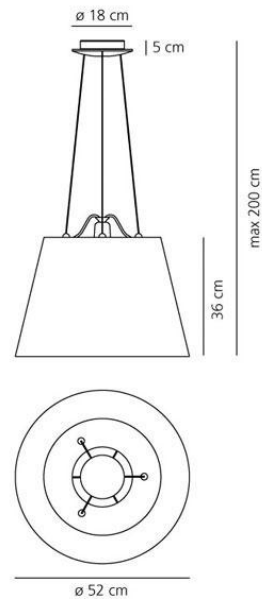

DIMENSIONS

LAMP

IP 20

ELECTRICAL

Voltage: 220V-240V