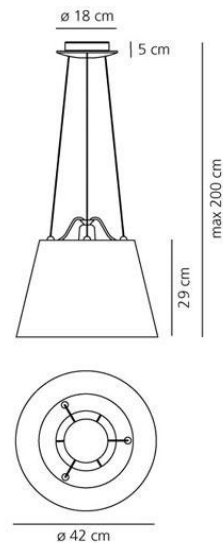

OPTICS

Emission: Diffused And Direct

DIMENSIONS

Cutout width: (cm) 42
Base Diameter: (cm) 18
Max Height from ceiling: (cm) 200
Cutout shape:

LAMPS NOT INCLUDED

Category: HALO
Number: 1
Lbs: Qa60
Watt: 105
Socket: E27
Type: Hsgsa/c/ub
Colour Rendering: 1a
Colour temperature (K): 2900
Duration (h): 2000

DIMENSIONS

LAMP

IP 20     

ELECTRICAL

Voltage: 220V-240V

PRODUCT DATA SHEET

Tolomeo Mega sospensione - Aluminium Satin 42

DESIGN BY :