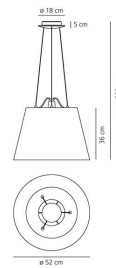

DIMENSIONS

LAMP

IP 20

ELECTRICAL

Voltage: 220V-240V