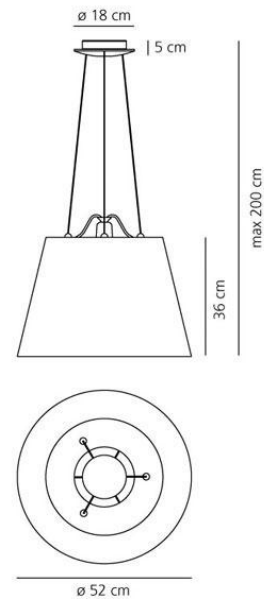

DIMENSIONS

LAMP

IP 20

ELECTRICAL

Voltage: 220V-240V