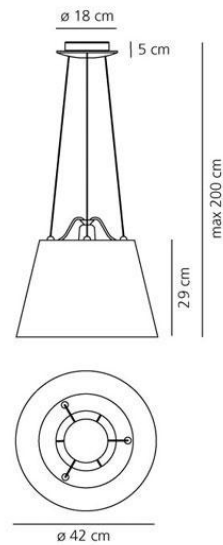

DIMENSIONS

LAMP

IP 20

ELECTRICAL

Voltage: 220V-240V