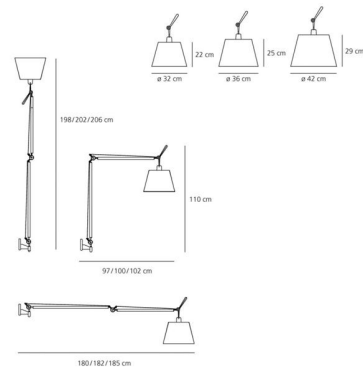

#### DIMENSIONS

Length:	(cm) 97
Height:	(cm) 110
Cutout width:	(cm) 32
Max Extension Height:	(cm) 198
Max Extension Length:	(cm) 180
Cutout shape:	

#### DIMENSIONS