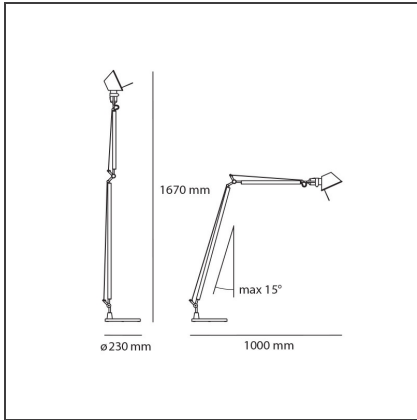

Tolomeo Reading Floor - Aluminium

IP20    

DESIGN BY

Michele De Lucchi, Giancarlo Fassina

DESCRIPTION

The code is referred to the body lamp only

TECHNICAL DRAWINGS

FEATURES

Article Code:	A013900	Material:	Aluminium, steel
Colour:	Aluminium	Series:	Design
Installation:	Floor		

DIMENSIONS

Base Diameter:	cm 23	Max Extension Length:	cm 100
Max Extension Height:	cm 167	Impact Resistance:	N/D
		Glow Wire Test:	N/D

NOT INCLUDED SOURCES

Category:	HALO	Color Rendering:	1a
Number:	1	Color temperature (K):	2900K
Watt:	77W		
Lbs:	A60		
Socket:	E27		
Duration (h):	1000h		

ALTERNATIVE SOURCES

Category:	LED
Number:	1
Watt:	8W
Delivered lumens output (lm):	1000lm
Type:	2
Socket:	E27
Class:	A

LUMINAIRE

Watt:	77W
Voltage:	220V-240V

Notes

Possibility to mount LED source on E27 Socket

ACCESSORIES

TOLOMEO LETT
BASE ALL
A014900