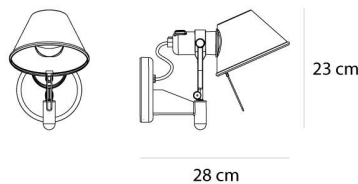

DIMENSIONS

LAMP

IP 20

ELECTRICAL

Voltage: 220V-240V