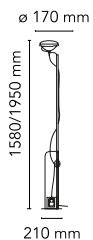

Toio

by Achille & Pier Giacomo Castiglioni , 1962

Floor lamp providing indirect lighting. Angle iron and formed steel base, painted in a variety of colors. Hexagonal nickel-plated brass height-adjustable stem with telescopic head. On the cable there is the electronic dimmer which allows the regulation of light brightness.

Mounting	Floor
Environment	Indoor
Finish	White, Black, Red
Weight	8.2 Kg
Light sources available	1 x 300W aluPAR 56 MFL 3000K [i] cod. RF17899 DIMMER
Emergency	Without
Switching	On the cable there is the electronic dimmer which allows the regulation of light brightness with a dial.
Voltage	220-240V
Power	MAX 300W
Battery	No
Supply included	Yes
Cord Length	2470 mm
Materials	Steel
Colors	<ul style="list-style-type: none"> F7600009 - White F7600030 - Black F7600035 - Red