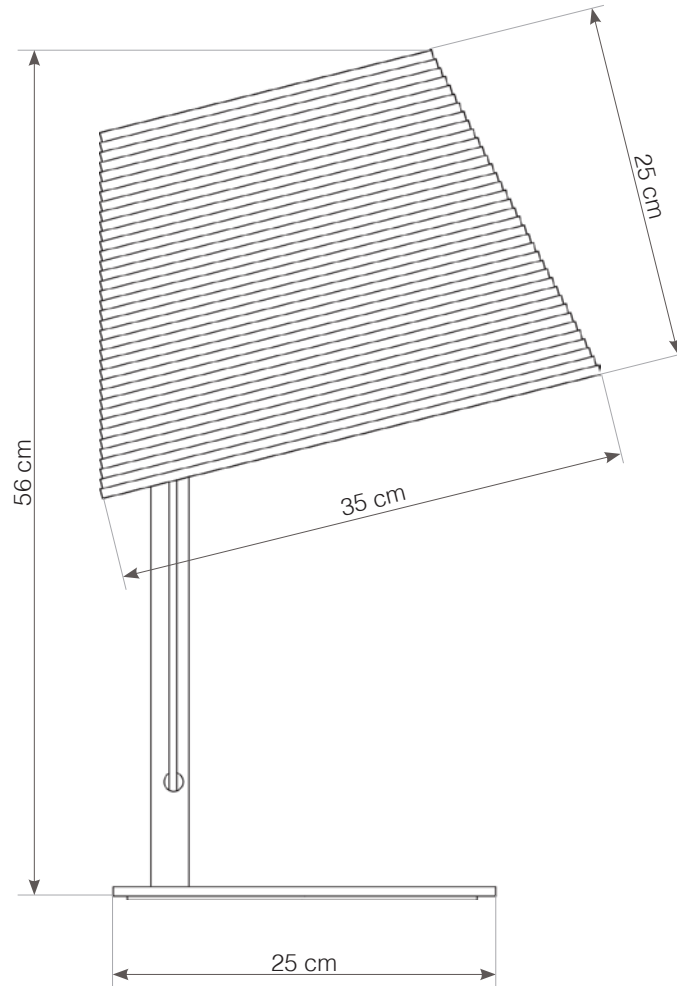

TILT / **table lamp**

1x 60W maximum incandescent
 E27 socket | 230V 50Hz | Class I

For use with dimmable incandescent bulbs. Also compatible with CFL bulbs or dimmable LED bulbs of equivalent wattage.

recycled cardboard

designed to recycle

plug cord set + switch

INCLUDES A 2.5-METER BLACK FABRIC CORD WITH A STANDARD WALL PLUG AND HAND SWITCH.

Scraplight shades are non-toxic and are handmade using responsible, low-impact practices. Because all Scraplights are handmade, dimensions may vary slightly. This luminaire is compatible with bulbs of the energy classes A++, A+, A, B, C, D & E (EU No 874/2012).