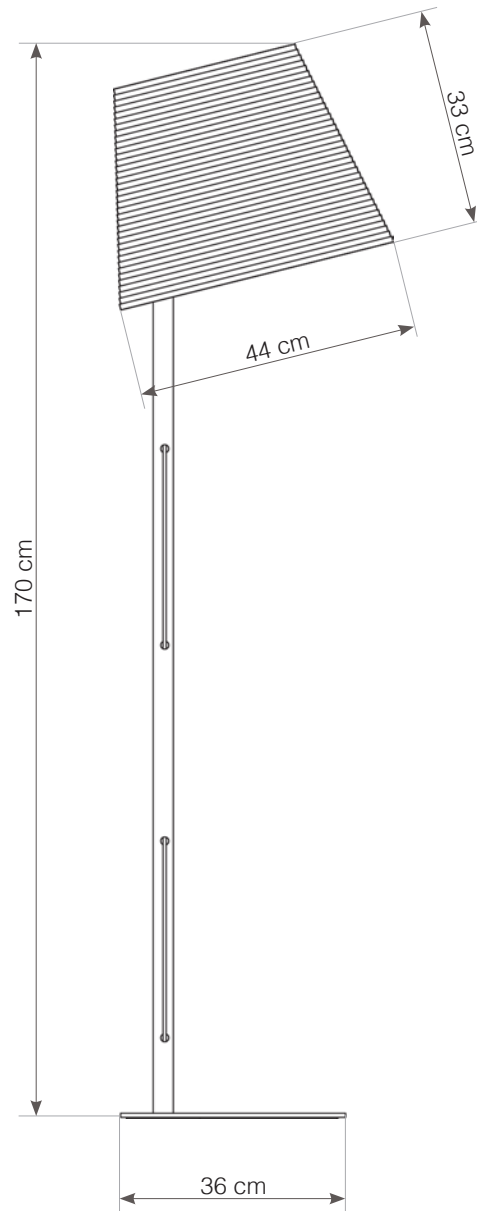

+31 (0)20 820 8990 | amsterdam@graypants.com | graypants.com
westerstraat 187, 1015MA amsterdam, the netherlands

TILT / floor lamp

1x 60W maximum incandescent
E27 socket | 230V 50Hz | Class I

For use with dimmable incandescent bulbs. Also compatible with CFL bulbs or dimmable LED bulbs of equivalent wattage.

use in dry location only

designed to recycle

plug cord set + switch

INCLUDES A 2.5-METER BLACK FABRIC CORD WITH A STANDARD WALL PLUG AND HAND SWITCH.

Scraplight shades are non-toxic and are handmade using responsible, low-impact practices. Because all Scraplights are handmade, dimensions may vary slightly.