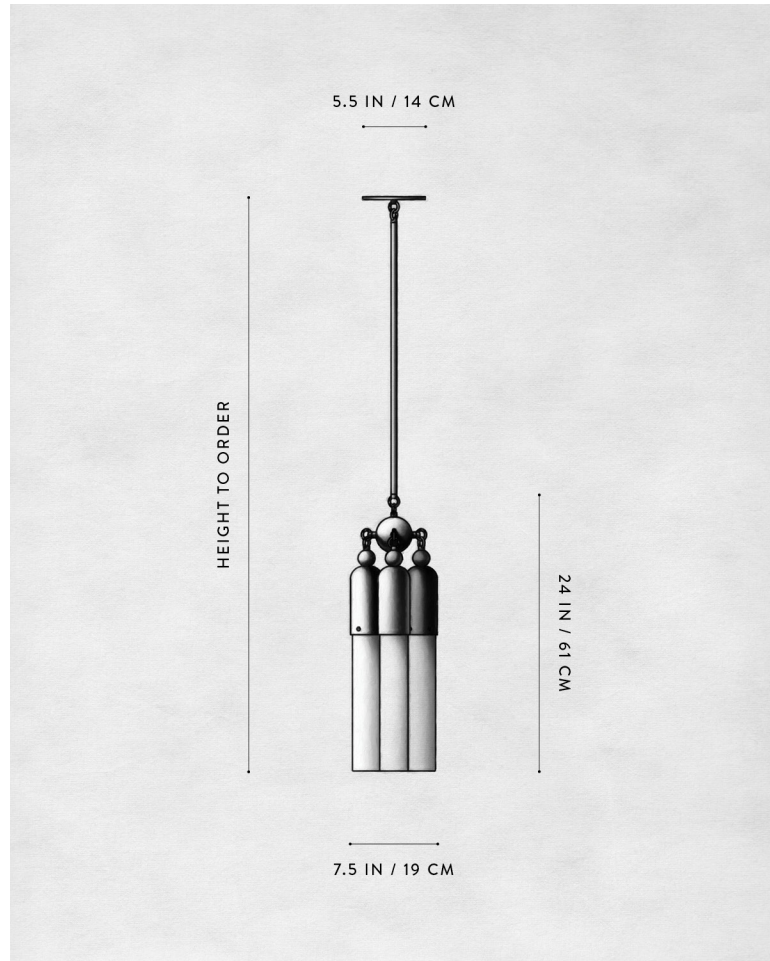

## TASSEL : 3 PENDANT

REFERENCE PASSEMENTERIE  
HISTORICAL REINTERPRETATION  
YVES SAINT LAURENT

COMPOSITION MOLD-BLOWN GLASS CYLINDERS  
BRASS DOME AND ARMATURE

A P P A R A T U S

AGED BRASS

OIL-RUBBED BRONZE

# A P P A R A T U S

	TASSEL : 3 PENDANT
DIMENSIONS	Ø 8.25 IN Ø 21 CM HEIGHT TO ORDER APPROX. 15 LBS / 7 KG
WEIGHT	
PRICE	FROM \$6000
MINIMUM HEIGHT	25 IN
INCLUDES	60 IN
ADD HEIGHT	\$10 / IN
VOLTAGE	120-240 UL / CE APPROVED
LAMPING	3 X 8W DIMMABLE LED MODULE 800 LUMENS EACH, 2700K COLOR TEMPERATURE LED ONBOARD DRIVER
LED LIFE	50,000 HOURS
DEPOSIT	50% UPON ORDER
BALANCE	DUE PRIOR TO SHIPPING
LEAD TIME	PLEASE REFER TO WEBSITE
	CUSTOMIZATION AVAILABLE FINISHED AND ASSEMBLED BY HAND IN NY DOMESTIC AND IMPORTED COMPONENTS