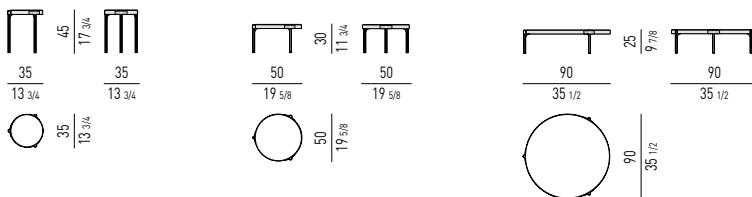

POUF | OTTOMAN

PANCA | BENCH

OPTIONAL RAIN COVER

TAVOLINI | COFFEE TABLES

PIANO CORIAN® EC | CORIAN® EC TOP