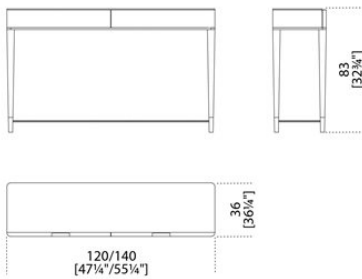

Console with black lacquered ash drawers. Satin brass details. 6mm bright liquorice painted tempered glass top.

Dimensioni / Sizes
Cm (W x D x H)
120 x 36 x 83
140 x 36 x 83

Inches (W x D x H)
47¼" x 14¼" x 32¾"
55¼" x 14¼" x 32¾"