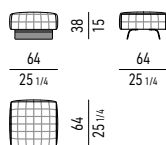

PANCHE | BENCHES

PANCA CM **64X64**
BENCH CM **64X64**