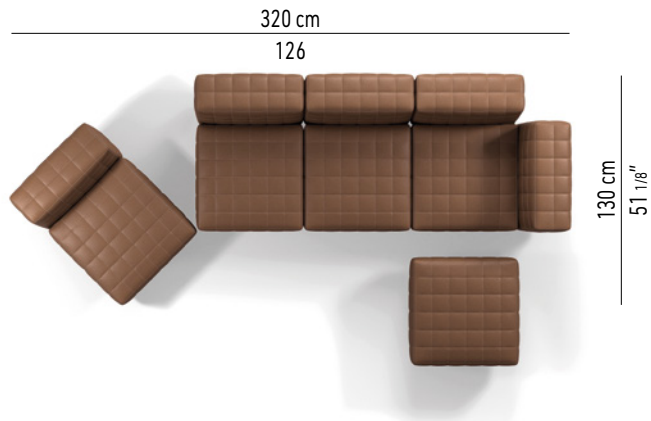

THE TWIGGY SEATING SYSTEM

SMALL ELEMENTS - DEPTH CM 90 / SEAT DEPTH CM 64 / SEAT WIDTH CM 64