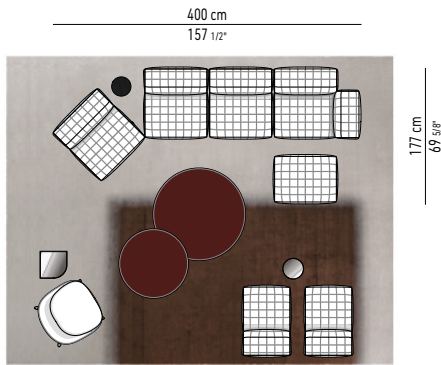

1. **A**
2. 3 Twigg - poltrone Large cm 84x90 H66
   - 1 Twigg - poltrona Large dx con bracciolo cm 110x90 H66
   - 1 Twigg - panca cm 84x64 H38
   - 2 Twigg - poltrone Small cm 64x90 H66
   - 1 Sendai - poltrona fissa cm 74x76 H72
   - 1 James - tavolino cm 35x35 H45
   - 1 Pilotis Wood - tavolino Ø cm 25 H45
   - 1 Lelong - tavolino Ø cm 90 H36
   - 1 Lelong - tavolino Ø cm 120 H27
   - 1 Pilotis - tavolino Ø cm 27 H45
   - 1 Landfield Square - tappeto cm 500x400

- 3 Twigg - Large Sessel cm 84x90 H66
- 1 Twigg - Large Sessel dx mit 1 Armlehne cm 110x90 H66
- 1 Twigg - Bank cm 84x64 H38
- 2 Twigg - Small Sessel cm 64x90 H66
- 1 Sendai - fest Sessel cm 74x76 H72
- 1 James - Beistelltisch cm 35x35 H45
- 1 Pilotis Wood - Beistelltisch Ø cm 25 H45
- 1 Lelong - Beistelltisch Ø cm 90 H36
- 1 Lelong - Beistelltisch Ø cm 120 H27
- 1 Pilotis - Beistelltisch Ø cm 27 H45
- 1 Landfield Square - Teppich cm 500x400

- 3 Twigg - Large armchairs cm 84x90 H66
- 1 Twigg - Large armchair dx with armrest cm 110x90 H66
- 1 Twigg - bench cm 84x64 H38
- 2 Twigg - Small armchairs cm 64x90 H66
- 1 Sendai - fixed armchair cm 74x76 H72
- 1 James - side table cm 35x35 H45
- 1 Pilotis Wood - side table Ø cm 25 H45
- 1 Lelong - coffee table Ø cm 90 H36
- 1 Lelong - coffee table Ø cm 120 H27
- 1 Pilotis - side table Ø cm 27 H45
- 1 Landfield Square - rug cm 500x400

- 3 Twigg - fauteuils Large cm 84x90 H66
- 1 Twigg - fauteuil Large dx avec accouider cm 110x90 H66
- 1 Twigg - banc cm 84x64 H38
- 2 Twigg - fauteuils Small cm 64x90 H66
- 1 Sendai - fauteuil fixe cm 74x76 H72
- 1 James - petite table cm 35x35 H45
- 1 Pilotis Wood - petite table Ø cm 25 H45
- 1 Lelong - petite table Ø cm 90 H36
- 1 Lelong - petite table Ø cm 120 H27
- 1 Pilotis - petite table Ø cm 27 H45
- 1 Landfield Square - tapis cm 500x400