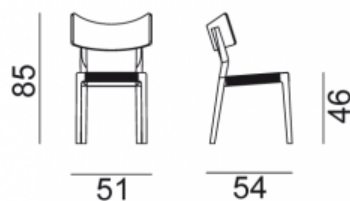

GERVASONI™

Sweet 21

Collection: Sweet / Chairs

Design: Paola Navone

Chair in walnut, seat woven with white or black PVC rope.
Available wood finishes: natural, white, grey, air force blue,
black lacquered American walnut.