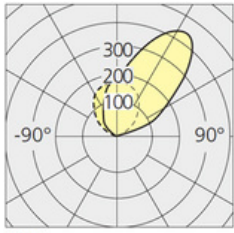

Artemide

cd/klm
—— C0 - C180
----- C90 - C270