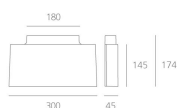

PRODUCT DATA SHEET

Surf Wall

A range of wall lamps with indirect lighting, using halogen, metal-halide and TC-LEL fluorescent lamps. Aluminium body with white or grey paint finish. 3 size options: 174x300mm, 290x460mm and 290x600mm. Electronic ballast. Protective glass (for halogen and metal-halide versions) or polycarbonate dust-protection screen (for 2x TC-LEL versions). Complies with standard EN60598-1 and other specific standards.

Grey White

FLUOTC-LEL Tc-I Undimmable

   960° IP20

W	Weight	Luminous Flux (lm)	Color	Code
1Kg			<input type="radio"/>	M060190
			<input type="radio"/>	M066355
1.4Kg			<input type="radio"/>	M061590
			<input type="radio"/>	M061520
1.8Kg			<input type="radio"/>	M060790
			<input type="radio"/>	M060720