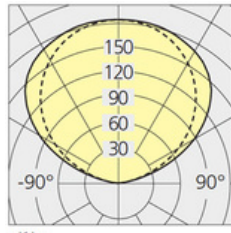

cd/klm
—— C0 - C180
----- C90 - C270

Designers