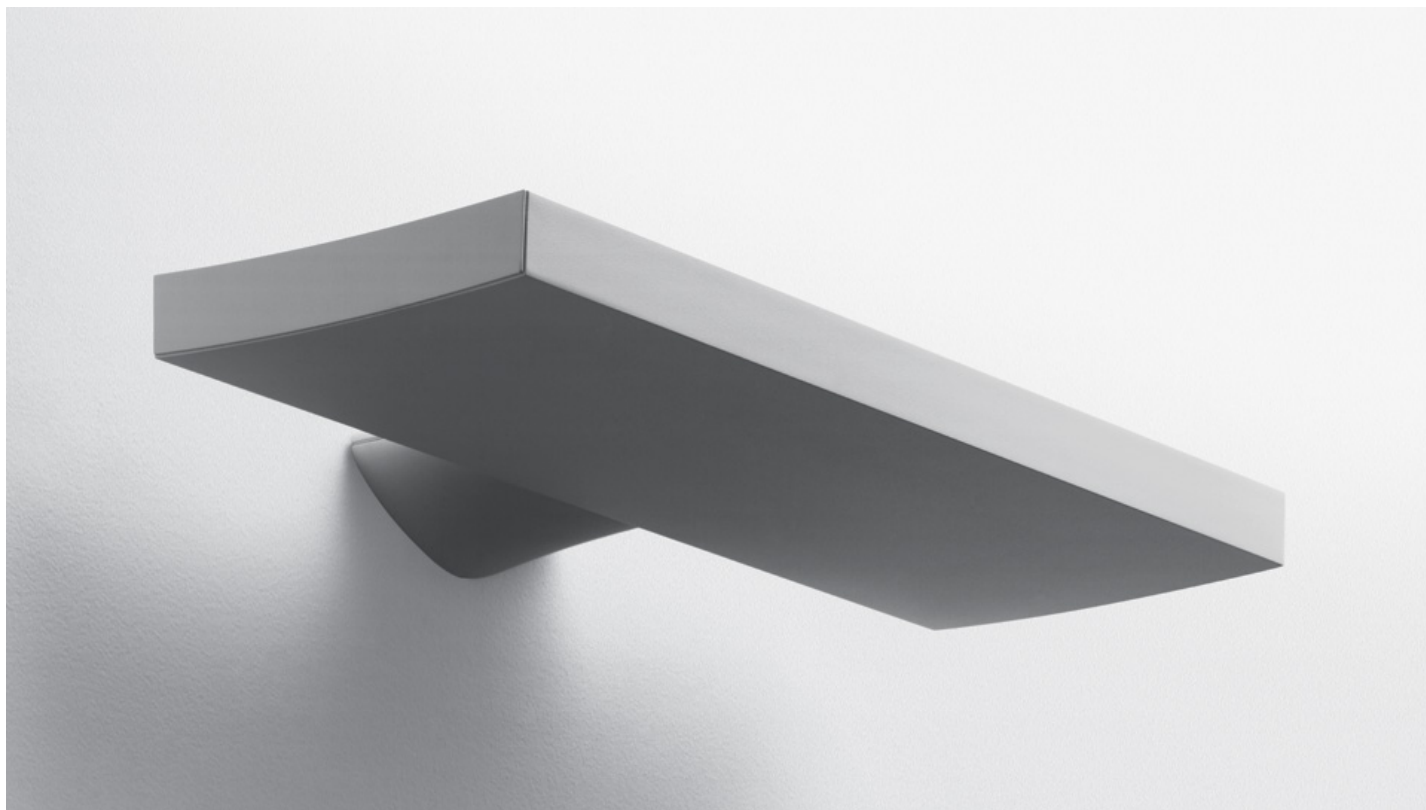

PRODUCT DATA SHEET

Surf Wall

A range of wall lamps with indirect lighting, using halogen, metal-halide and TC-LEL fluorescent lamps. Aluminium body with white or grey paint finish. 3 size options: 174x300mm, 290x460mm and 290x600mm. Electronic ballast. Protective glass (for halogen and metal-halide versions) or polycarbonate dust-protection screen (for 2x TC-LEL versions). Complies with standard EN60598-1 and other specific standards.

Grey White

FLUOTC-LEL Tc-I Undimmable

   960° IP20

W	Weight	Luminous Flux (lm)	Color	Code
1Kg			<input type="radio"/>	M060190
			<input type="radio"/>	M066355
1.4Kg			<input type="radio"/>	M061590
			<input type="radio"/>	M061520
1.8Kg			<input type="radio"/>	M060790
			<input type="radio"/>	M060720