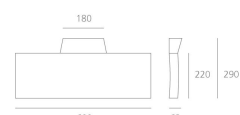

PRODUCT DATA SHEET

Surf Wall

A range of wall lamps with indirect lighting, using halogen, metal-halide and TC-LEL fluorescent lamps. Aluminium body with white or grey paint finish. 3 size options: 174x300mm, 290x460mm and 290x600mm. Electronic ballast. Protective glass (for halogen and metal-halide versions) or polycarbonate dust-protection screen (for 2x TC-LEL versions). Complies with standard EN60598-1 and other specific standards.

Grey White

FLUOTC-LEL Tc-I Undimmable

   960° IP20

W	Weight	Luminous Flux (lm)	Color	Code
1Kg			<input type="radio"/>	M060190
			<input type="radio"/>	M066355
1.4Kg			<input type="radio"/>	M061590
			<input type="radio"/>	M061520
1.8Kg			<input type="radio"/>	M060790
			<input type="radio"/>	M060720