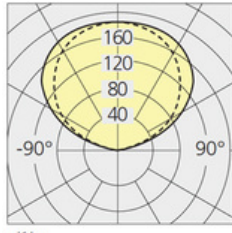

cd/klm
—— C0 - C180
----- C90 - C270