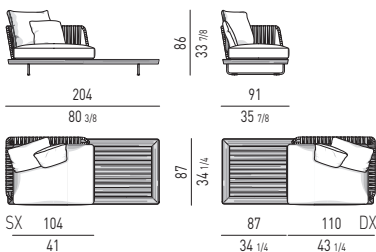

ELEMENTO TERMINALE CON TOP LARGE CM 204
ELEMENT WITH 1 ARMREST AND TOP LARGE CM 204