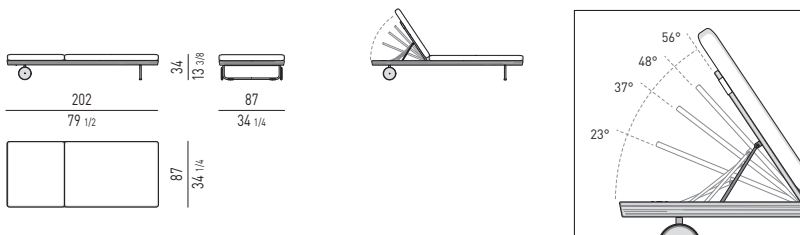

DAYBED CON SCHIENALE RECLINABILE | DAYBED WITH RECLINING BACKREST