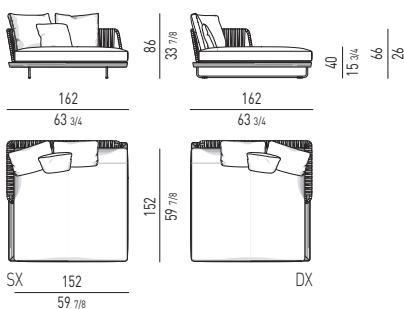

Minotti

ELEMENTO TERMINALE CON **TOP SMALL CM 248**
ELEMENT WITH 1 ARMREST AND **TOP SMALL CM 248**

ELEMENTO TERMINALE CON **TOP LARGE CM 248**
ELEMENT WITH 1 ARMREST AND **TOP LARGE CM 248**

CHAISE-LONGUE