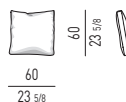

CUSCINO SCHIENALE OPTIONAL OPTIONAL BACKREST CUSHION