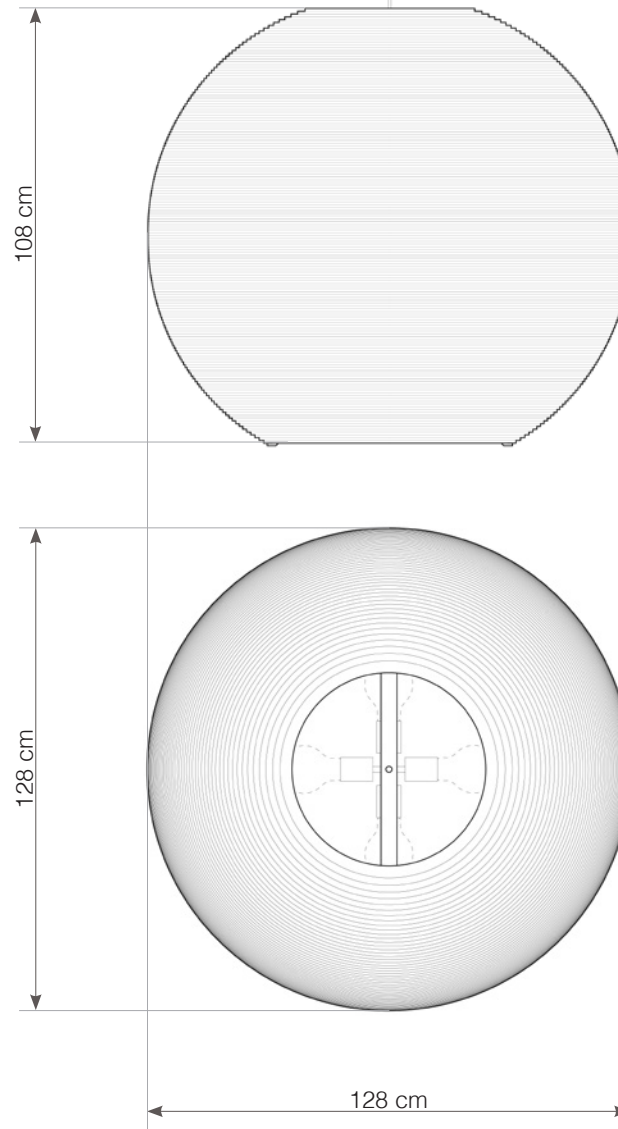

SUN_48

6x 100W maximum incandescent
E27 socket | 230V 50Hz | Class I

For use with dimmable incandescent bulbs. Also compatible with CFL bulbs or dimmable LED bulbs of equivalent wattage.

Mounting Installation: Suspended

recycled cardboard

responsibly made in holland

proudly designed in seattle | usa

responsible handmade quality

nontoxic fire retardant treated

contains tempered glass

contains clear coated, dark steel

compressed air recommended cleaning

use in dry location only

designed to recycle

hardwired cord set + ceiling canopy

INCLUDES A TWO-METER BLACK FABRIC CORD AND A BLACK POWDER COATED STEEL CANOPY. FIVE-METER CORDS ARE AVAILABLE FOR AN ADDITIONAL CHARGE.

Scraplight shades are non-toxic and are handmade using responsible, low-impact practices. Because all Scraplights are handmade, dimensions may vary slightly. This luminaire is compatible with bulbs of the energy classes A++, A+, A, B, C, D & E (EU No 874/2012).

SCRAPLIGHTS™
responsibly reimaging cardboard boxes