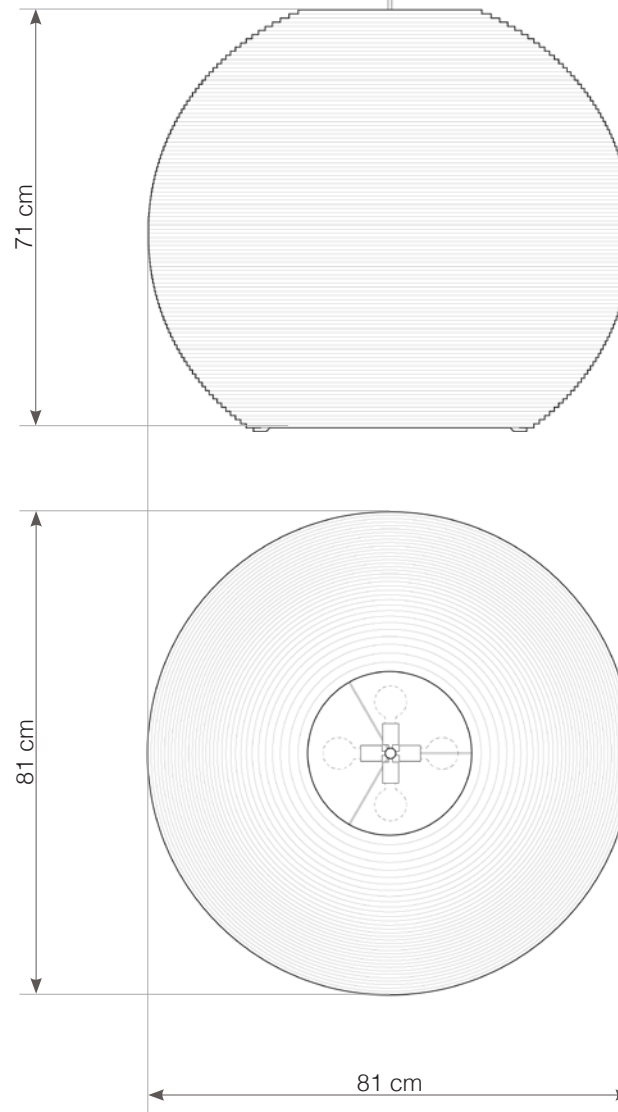

# SUN\_32

4x 100W maximum incandescent  
E27 socket | 230V 50Hz | Class I

*For use with dimmable incandescent bulbs. Also compatible with CFL bulbs or dimmable LED bulbs of equivalent wattage.*

Mounting Installation: Suspended