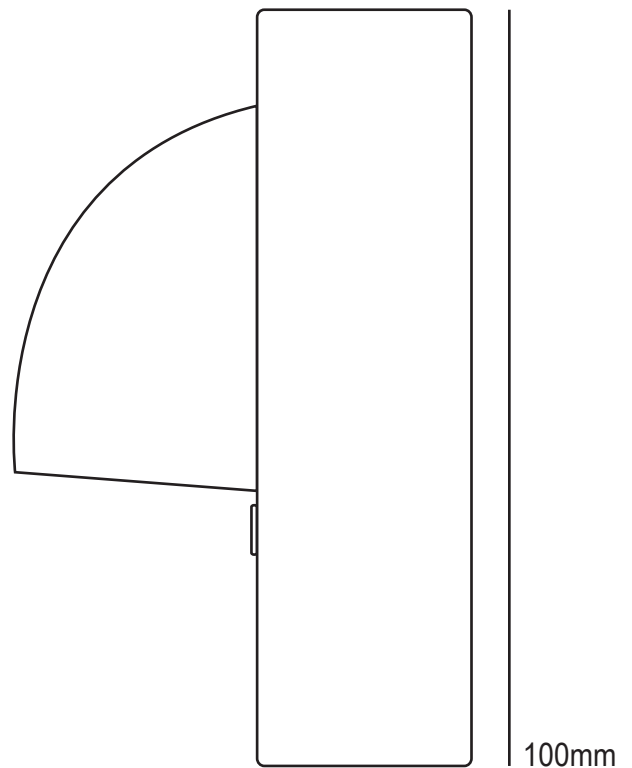

# Low Voltage Step or Path Light 7568

Product Code	Bulb Cap	Max Wattage	Bulb Type	Height/Length	Width/Diameter	Projection
7568	G4	20W	Halogen Capsule	n/a	100mm	50mm
<b>Available Finish</b>		Matt or weathered cast Brass, frosted glass				

Front View

100mm

Side View

50mm

Rated IP56  
Bulb Not Supplied  
Low Voltage fitting, connection to remote transformer required for Mains Installation  
Supplied with 1m of cable  
This product is available for specific markets.