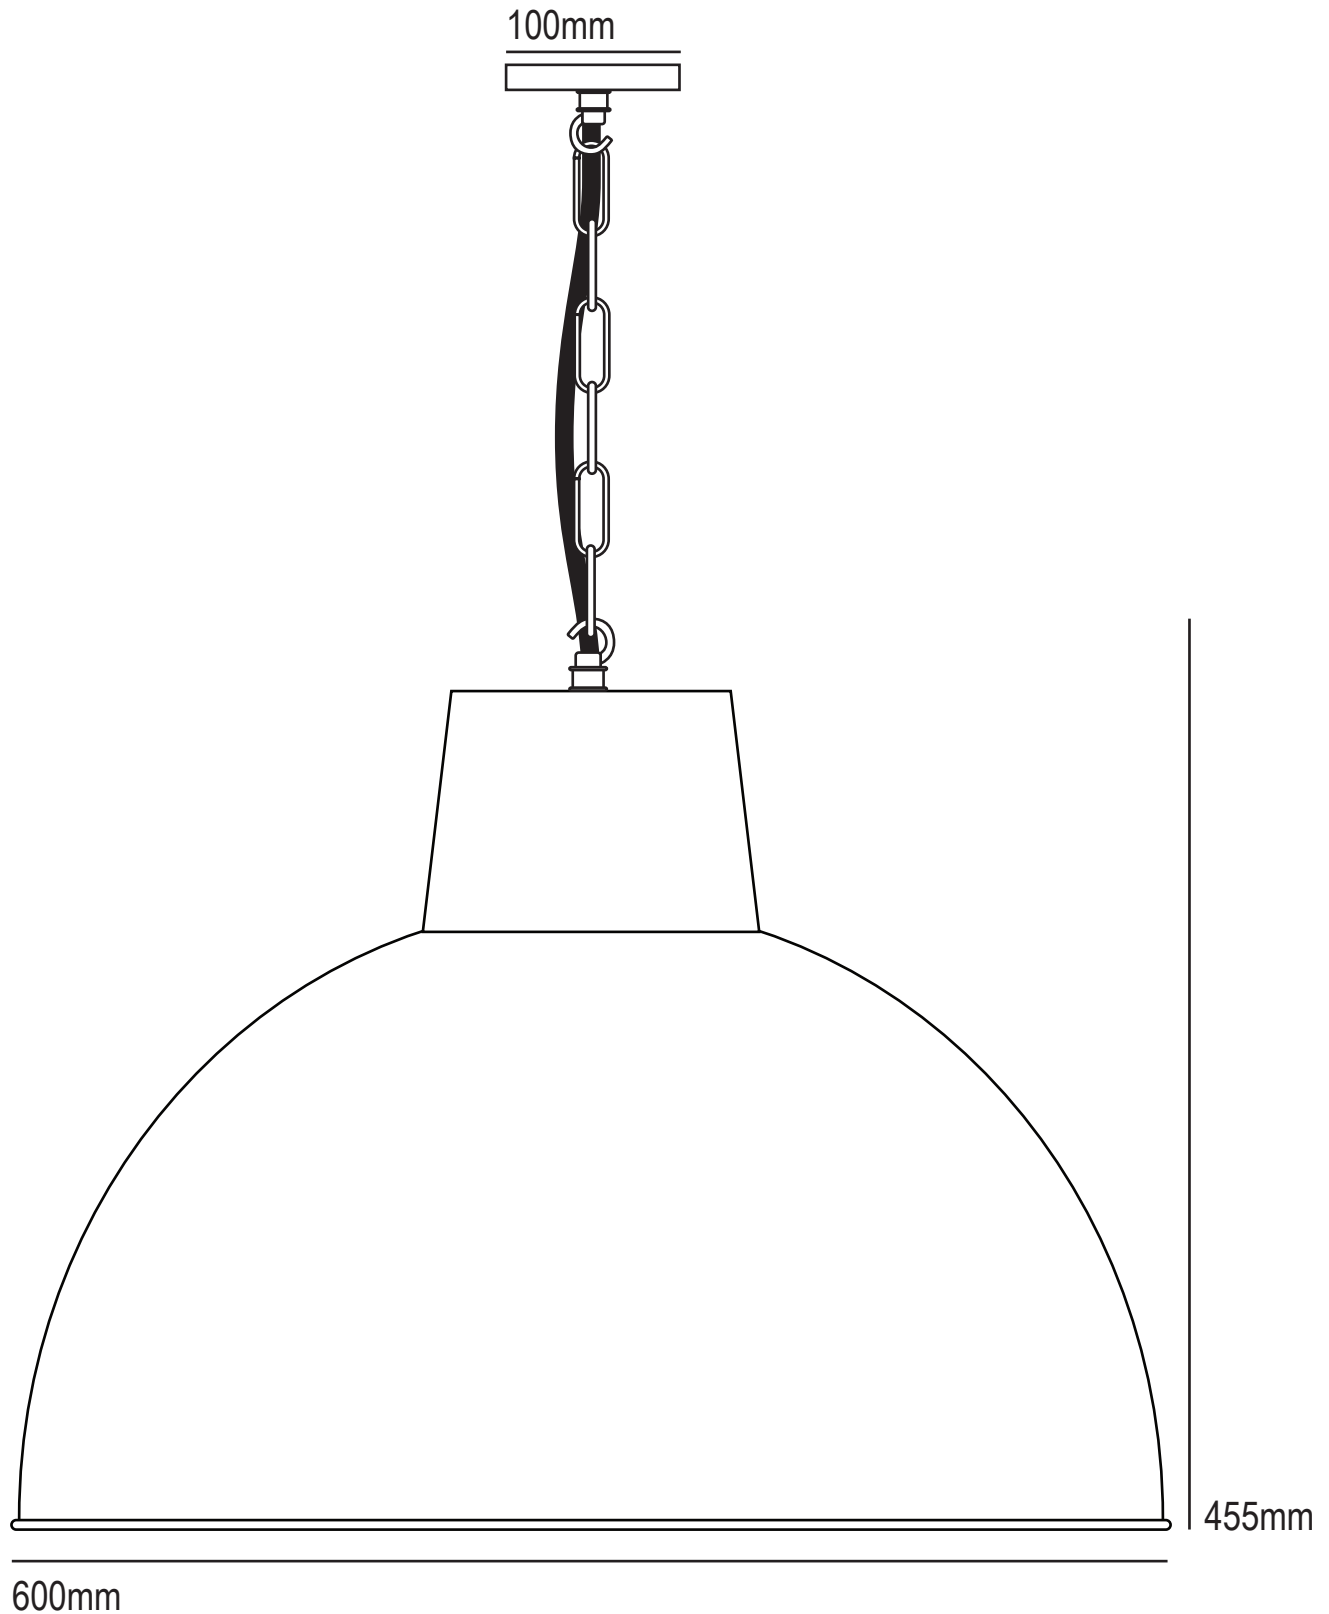

Medium Spun Reflector in Aluminium or Copper

7164

Product Code	Bulb Cap	Max Wattage	Bulb Type	Height/Length	Width/Diameter	Projection
7164	E27	100	GLS	345mm	400mm	n/a
Available Finish	Polished Aluminium or Weathered Copper with polished interior					

Bulb Not Supplied
Supplied with 1.5m of chain, 1.8m of cable and ceiling hook.
This product is available for specific markets. Low energy CFL compatible.

Large Spun Reflector in Aluminium or Copper 7163

Product Code	Bulb Cap	Max Wattage	Bulb Type	Height/Length	Width/Diameter	Projection
7163	E27	150	GLS	455mm	600mm	n/a
Available Finish	Polished Aluminium or Weathered Copper with polished interior					