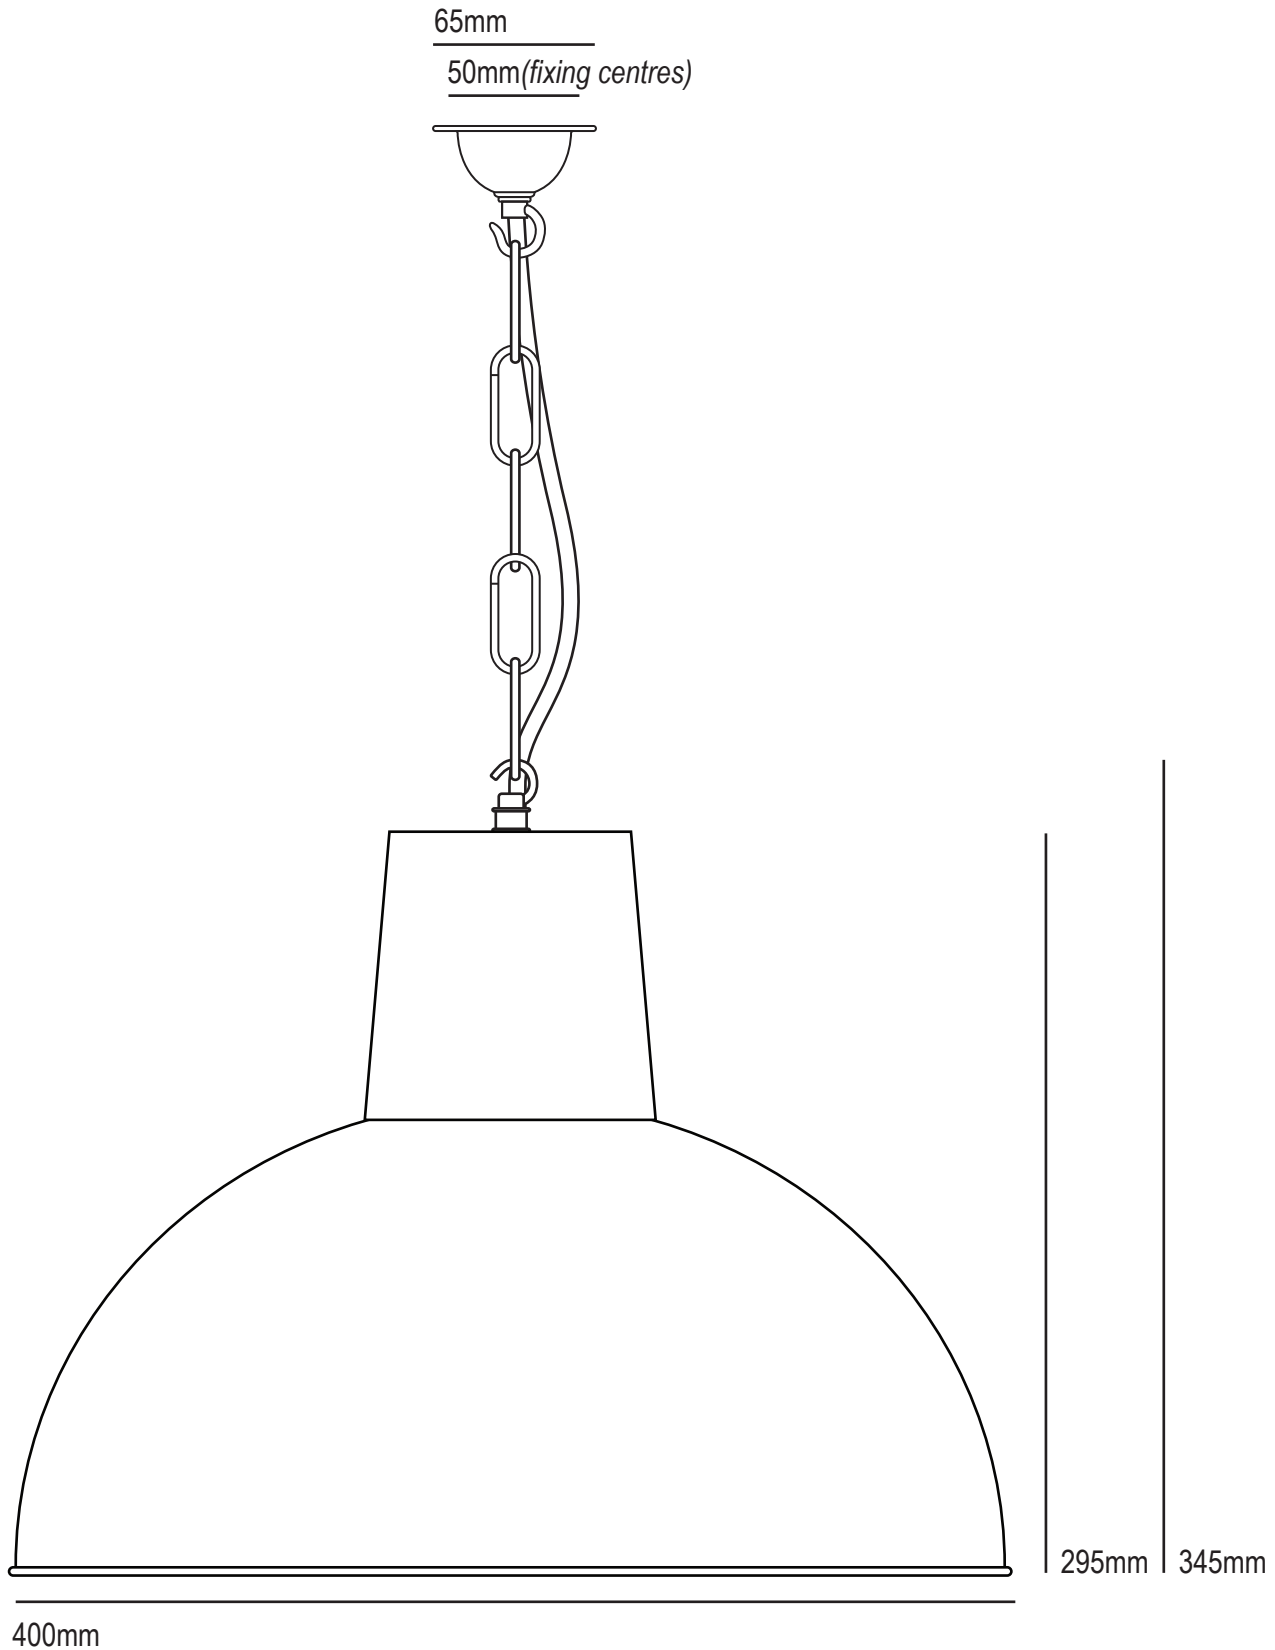

Medium Spun Reflector in Aluminium or Copper

7164

Product Code	Bulb Cap	Max Wattage	Bulb Type	Height/Length	Width/Diameter	Projection
7164	E27	100	GLS	345mm	400mm	n/a
Available Finish	Polished Aluminium or Weathered Copper with polished interior					

Bulb Not Supplied
Supplied with 1.5m of chain, 1.8m of cable and ceiling hook.
This product is available for specific markets. Low energy CFL compatible.

Large Spun Reflector in Aluminium or Copper 7163

Product Code	Bulb Cap	Max Wattage	Bulb Type	Height/Length	Width/Diameter	Projection
7163	E27	150	GLS	455mm	600mm	n/a
Available Finish	Polished Aluminium or Weathered Copper with polished interior					