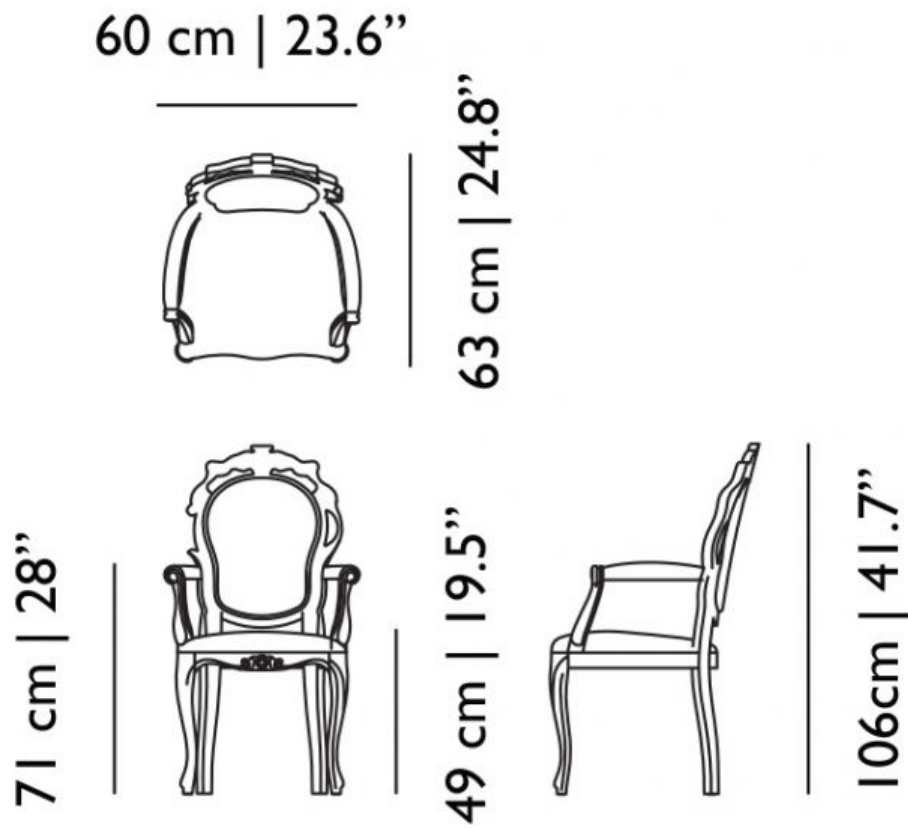

## dimensions

106x60x62cm | 41.7"x23.6"x24.4"

Actual seating height of 47cm | 18.5"

height of armrest 70cm | 27.6" from floor level