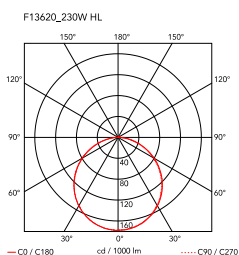

Mounting	Ceiling
Environment	Indoor
Weight	5 Kg
Light sources available	1 x MAX 230W R7s 5000lm 2950K [e] cod. RF19252
Emergency	Without
Voltage	220-250V
Power	MAX 230W
Battery	No
Supply included	Yes

Materials Aluminum, Methacrylate