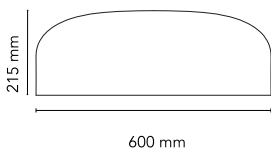

Mounting	Ceiling
Environment	Indoor
Weight	5 Kg
Light sources available	1 x MAX 230W R7s 5000lm 2950K [e] cod. RF19252
Emergency	Without
Voltage	220-250V
Power	MAX 230W
Battery	No
Supply included	Yes

Materials Aluminum, Methacrylate