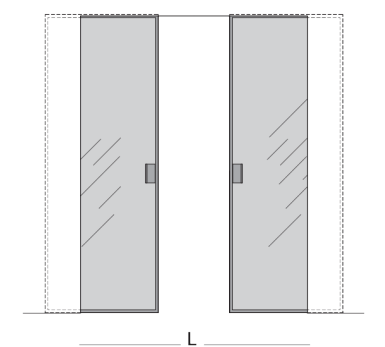

codice
code
SPO2