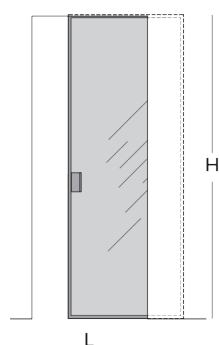

The Sherazade Pocket doors are custom-made, can be integrated into the most common systems of frameless sliding pocket doors such as Scigno Essential® sliding and Eclisse® Syntesis Line.

The monolithic 6 mm. or laminated glass 3+3 mm thick tempered glass is inserted by means of a seal in the center of the aluminum frame, which is supplied in four different finishes.

The glass, available in a wide range of finishes is certified according to the safety regulation ANSI Z97.1 and UNI ENI 2150.

Panels in stoneware and in wood with different finishes and essences are available too.

The two versions, with single or double door, can be supplied with or without the lock.

Subframes for plasterboard or brick walls can be provided on demand.

codice
code
SPO1