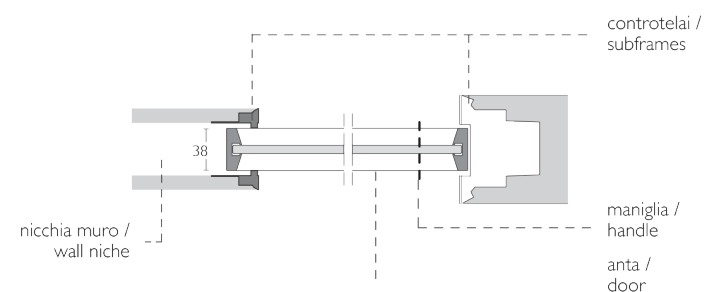

The Sherazade Pocket doors are custom-made, can be integrated into the most common systems of frameless sliding pocket doors such as Scigno Essential® sliding and Eclisse® Syntesis Line.

The monolithic 6 mm. or laminated glass 3+3 mm thick tempered glass is inserted by means of a seal in the center of the aluminum frame, which is supplied in four different finishes.

The glass, available in a wide range of finishes is certified according to the safety regulation ANSI Z97.1 and UNI ENI 2150.

Panels in stoneware and in wood with different finishes and essences are available too.

The two versions, with single or double door, can be supplied with or without the lock.

Subframes for plasterboard or brick walls can be provided on demand.

codice
code
SPO1

codice
code
SPO2