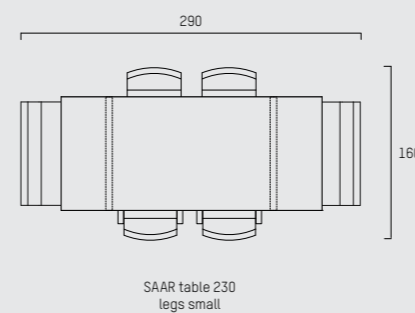

DEUTSCH

Inspiziert vom Original, dem legendären SAAR Stuhl, ist der SAAR Zweisitzer die gepolsterte Bank für zwei. Der bequeme Sitz ist durchgehend in hochwertigem Leder oder Stoff gepolstert und mit Piet Boon®'s eigener Nähtechnik verarbeitet. Kombinieren Sie ihn am Esstisch mit Stühlen für ein ungezwungenes oder familienfreundliches Setting.