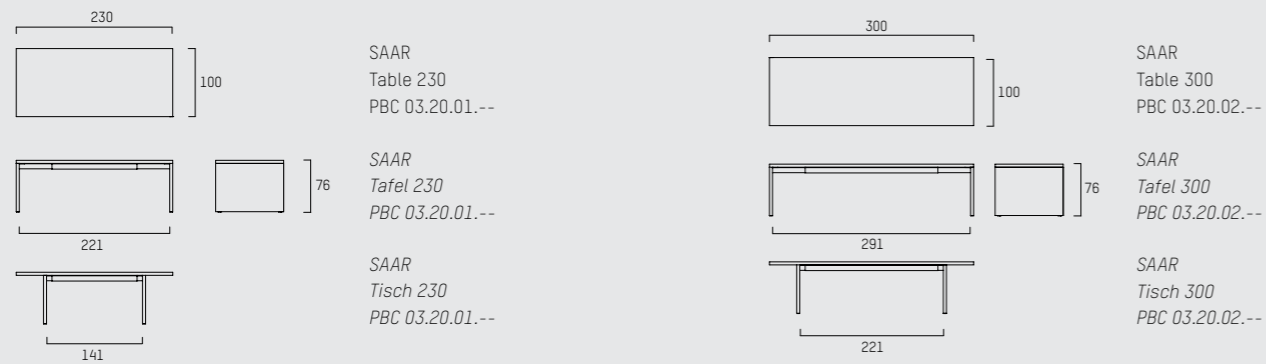

SAAR DINING TABLE

ENGLISH

In a choice of woods, the SAAR dining table makes a striking and stylish addition to any room. A contemporary yet timeless design with adjustable leg placement, the table offers simple versatility to suit any dining occasion. Ideal for the adaptable requirements of a modern lifestyle.

NEDERLANDS

De keuze van houtsoort maakt de SAAR eetkamertafel een opvallende en stijlvolle aanvulling op elke kamer. Een hedendaags en tegelijkertijd tijdloos design met verstelbare poten. Deze veelzijdige tafel is geschikt voor elke gelegenheid. Ideaal voor een moderne lifestyle.

DEUTSCH

Wahlweise aus massivem Eichen- oder Walnussholz, bildet der SAAR Esstisch eine auffällige und elegante Ergänzung zu jedem Raum. Mit seinem ebenso zeitgemäßen wie zeitlosen Design mit verstellbaren Beinen bietet der Tisch unkomplizierte Vielseitigkeit für jeden Anlass. Ideal für die abwechslungsreichen Anforderungen des modernen Lebens.