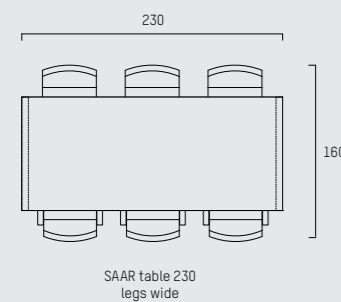

SAAR DINING CHAIR

ENGLISH

The SAAR dining chair is the original Piet Boon® design icon and the best-selling chair worldwide. Available in full fabric or leather, or with wooden arms and legs, mix and match styles for an original dining experience. With unique no-nonsense stitching and exceptional seating comfort, this enduring classic encourages you to linger over dinner.

NEDERLANDS

De eetkamerstoel SAAR is het ultieme Piet Boon® designicoon en wereldwijd haar bestverkopende stoel. Combineer verschillende stijlen voor een originele dinerervaring: verkrijgbaar volledig bekleed in stof of leer. Of met houten armleuningen en poten. Mix deze materialen voor de ultieme diner ervaring. Deze klassieker heeft uniek no-nonsense stitching en biedt uitzonderlijk zitcomfort, zodat u lekker lang blijft tafelen.

DEUTSCH

Der SAAR Stuhl ist der allererste Piet Boon® Designklassiker und der meistverkaufte Stuhl weltweit. Erhältlich in Nubuk, Stoff, Eiche und Walnuss mit oder ohne Lederpolsterung an Beinen und Armlehnen – die Kombinationsmöglichkeiten sind vielfältig. Dank der ungewöhnlichen offenen Nähte und des besonderen Sitzkomforts lädt dieser dauerhafte Klassiker zum Verweilen lange nach dem Essen ein.