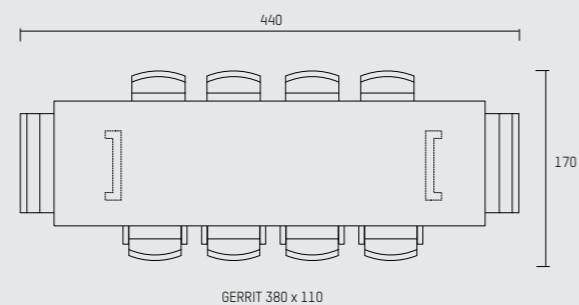

DEUTSCH

Inspiziert vom Original, dem legendären SAAR Stuhl, ist der SAAR Zweisitzer die gepolsterte Bank für zwei. Der bequeme Sitz ist durchgehend in hochwertigem Leder oder Stoff gepolstert und mit Piet Boon®'s eigener Nähtechnik verarbeitet. Kombinieren Sie ihn am Esstisch mit Stühlen für ein ungezwungenes oder familienfreundliches Setting.