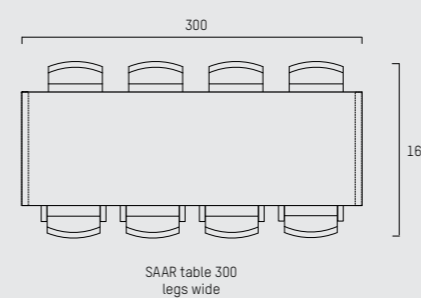

SAAR DINING CHAIR

ENGLISH

The SAAR dining chair is the original Piet Boon® design icon and the best-selling chair worldwide. Available in full fabric or leather, or with wooden arms and legs, mix and match styles for an original dining experience. With unique no-nonsense stitching and exceptional seating comfort, this enduring classic encourages you to linger over dinner.

NEDERLANDS

De eetkamerstoel SAAR is het ultieme Piet Boon® designicoon en wereldwijd haar bestverkopende stoel. Combineer verschillende stijlen voor een originele dinerervaring: verkrijgbaar volledig bekleed in stof of leer. Of met houten armleuningen en poten. Mix deze materialen voor de ultieme diner ervaring. Deze klassieker heeft uniek no-nonsense stitching en biedt uitzonderlijk zitcomfort, zodat u lekker lang blijft tafelen.

DEUTSCH

Der SAAR Stuhl ist der allererste Piet Boon® Designklassiker und der meistverkaufte Stuhl weltweit. Erhältlich in Nubuk, Stoff, Eiche und Walnuss mit oder ohne Lederpolsterung an Beinen und Armlehnen – die Kombinationsmöglichkeiten sind vielfältig. Dank der ungewöhnlichen offenen Nähte und des besonderen Sitzkomforts lädt dieser dauerhafte Klassiker zum Verweilen lange nach dem Essen ein.