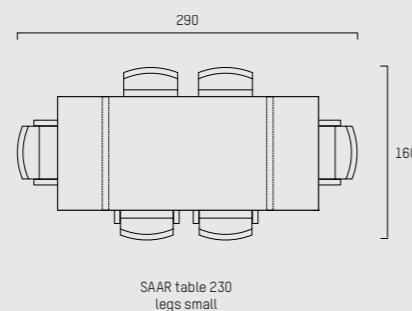

SAAR DINING CHAIR

ENGLISH

The SAAR dining chair is the original Piet Boon® design icon and the best-selling chair worldwide. Available in full fabric or leather, or with wooden arms and legs, mix and match styles for an original dining experience. With unique no-nonsense stitching and exceptional seating comfort, this enduring classic encourages you to linger over dinner.

NEDERLANDS

De eetkamerstoel SAAR is het ultieme Piet Boon® designicoon en wereldwijd haar bestverkopende stoel. Combineer verschillende stijlen voor een originele dinerervaring: verkrijgbaar volledig bekleed in stof of leer. Of met houten armleuningen en poten. Mix deze materialen voor de ultieme diner ervaring. Deze klassieker heeft uniek no-nonsense stitching en biedt uitzonderlijk zitcomfort, zodat u lekker lang blijft tafelen.

DEUTSCH

Der SAAR Stuhl ist der allererste Piet Boon® Designklassiker und der meistverkaufte Stuhl weltweit. Erhältlich in Nubuk, Stoff, Eiche und Walnuss mit oder ohne Lederpolsterung an Beinen und Armlehnen – die Kombinationsmöglichkeiten sind vielfältig. Dank der ungewöhnlichen offenen Nähte und des besonderen Sitzkomforts lädt dieser dauerhafte Klassiker zum Verweilen lange nach dem Essen ein.