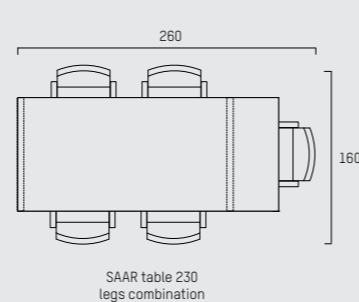

SAAR DINING CHAIR

ENGLISH

The SAAR dining chair is the original Piet Boon® design icon and the best-selling chair worldwide. Available in full fabric or leather, or with wooden arms and legs, mix and match styles for an original dining experience. With unique no-nonsense stitching and exceptional seating comfort, this enduring classic encourages you to linger over dinner.

NEDERLANDS

De eetkamerstoel SAAR is het ultieme Piet Boon® designicoon en wereldwijd haar bestverkopende stoel. Combineer verschillende stijlen voor een originele dinerervaring: verkrijgbaar volledig bekleed in stof of leer. Of met houten armleuningen en poten. Mix deze materialen voor de ultieme diner ervaring. Deze klassieker heeft uniek no-nonsense stitching en biedt uitzonderlijk zitcomfort, zodat u lekker lang blijft tafelen.

DEUTSCH

Der SAAR Stuhl ist der allererste Piet Boon® Designklassiker und der meistverkaufte Stuhl weltweit. Erhältlich in Nubuk, Stoff, Eiche und Walnuss mit oder ohne Lederpolsterung an Beinen und Armlehnen – die Kombinationsmöglichkeiten sind vielfältig. Dank der ungewöhnlichen offenen Nähte und des besonderen Sitzkomforts lädt dieser dauerhafte Klassiker zum Verweilen lange nach dem Essen ein.