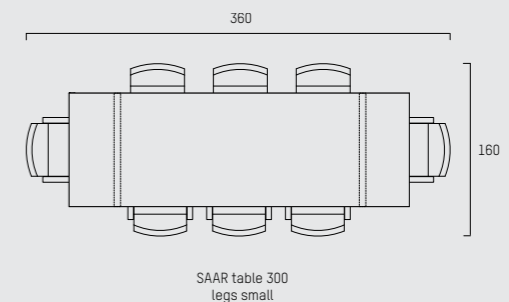

SAAR DINING CHAIR

ENGLISH

The SAAR dining chair is the original Piet Boon® design icon and the best-selling chair worldwide. Available in full fabric or leather, or with wooden arms and legs, mix and match styles for an original dining experience. With unique no-nonsense stitching and exceptional seating comfort, this enduring classic encourages you to linger over dinner.

NEDERLANDS

De eetkamerstoel SAAR is het ultieme Piet Boon® designicoon en wereldwijd haar bestverkopende stoel. Combineer verschillende stijlen voor een originele dinerervaring: verkrijgbaar volledig bekleed in stof of leer. Of met houten armleuningen en poten. Mix deze materialen voor de ultieme diner ervaring. Deze klassieker heeft uniek no-nonsense stitching en biedt uitzonderlijk zitcomfort, zodat u lekker lang blijft tafelen.

DEUTSCH

Der SAAR Stuhl ist der allererste Piet Boon® Designklassiker und der meistverkaufte Stuhl weltweit. Erhältlich in Nubuk, Stoff, Eiche und Walnuss mit oder ohne Lederpolsterung an Beinen und Armlehnen – die Kombinationsmöglichkeiten sind vielfältig. Dank der ungewöhnlichen offenen Nähte und des besonderen Sitzkomforts lädt dieser dauerhafte Klassiker zum Verweilen lange nach dem Essen ein.