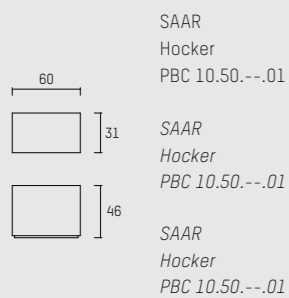

SAAR HOCKER

ENGLISH

Resilient and durable, the SAAR hocker is a simple yet sophisticated versatile seat. Edged in original Piet Boon® signature stitching, this casual stool is covered in quality leather or fabric in a palette of subtle tones. The hocker fits at the end of tables for informal soirees and family get-togethers. Part of the iconic SAAR design range.

NEDERLANDS

De veerkrachtige, duurzame SAAR hocker heeft een eenvoudig en geraffineerd ontwerp. Dit casual bankje is bekleed met leer of stof van hoogwaardige kwaliteit in subtiele kleuren en afgewerkt met de kenmerkende Piet Boon®-stitching. Deze hocker kan gemakkelijk bij een tafel geschoven worden voor extra zitruimte tijdens informele avondjes met familie en vrienden. Onderdeel van de geliefde SAAR serie.

DEUTSCH

Solide und unverwüstlich ist der SAAR Hocker schlicht und doch elegant und vielseitig. In Piet Boon®'s einzigartiger Nähtechnik eingefasst, ist dieser lässige Hocker in edlem Leder oder Stof gepolstert und einer Reihe zarter Farbtöne erhältlich. Der Hocker passt ans Tischende für ungezwungene Abendveranstaltungen und Familienessen. Teil der legendären