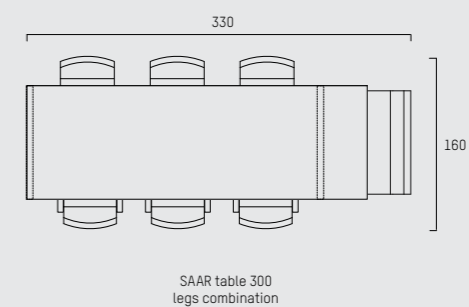

DEUTSCH

Inspiziert vom Original, dem legendären SAAR Stuhl, ist der SAAR Zweisitzer die gepolsterte Bank für zwei. Der bequeme Sitz ist durchgehend in hochwertigem Leder oder Stoff gepolstert und mit Piet Boon®'s eigener Nähtechnik verarbeitet. Kombinieren Sie ihn am Esstisch mit Stühlen für ein ungezwungenes oder familienfreundliches Setting.