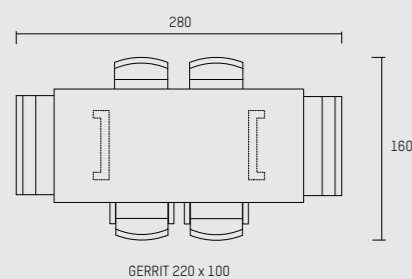

DEUTSCH

Inspiziert vom Original, dem legendären SAAR Stuhl, ist der SAAR Zweisitzer die gepolsterte Bank für zwei. Der bequeme Sitz ist durchgehend in hochwertigem Leder oder Stoff gepolstert und mit Piet Boon®'s eigener Nähtechnik verarbeitet. Kombinieren Sie ihn am Esstisch mit Stühlen für ein ungezwungenes oder familienfreundliches Setting.