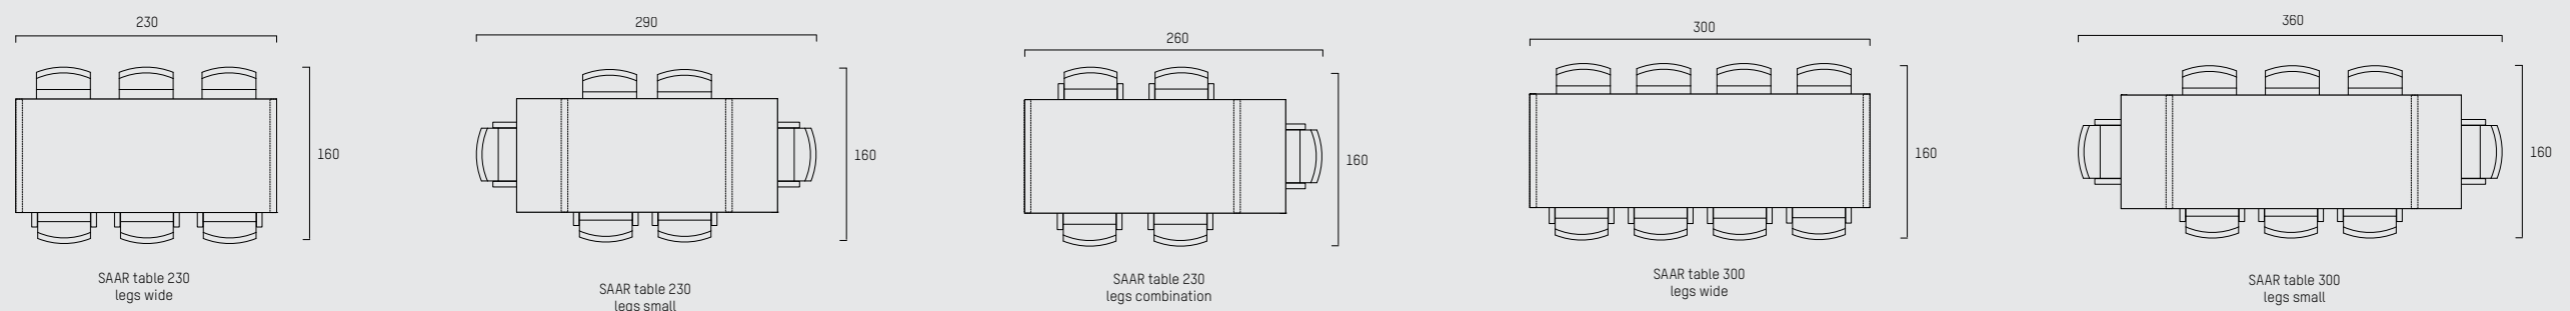

SAAR DINING TABLE

ENGLISH

In a choice of woods, the SAAR dining table makes a striking and stylish addition to any room. A contemporary yet timeless design with adjustable leg placement, the table offers simple versatility to suit any dining occasion. Ideal for the adaptable requirements of a modern lifestyle.

NEDERLANDS

De keuze van houtsoort maakt de SAAR eetkamertafel een opvallende en stijlvolle aanvulling op elke kamer. Een hedendaags en tegelijkertijd tijdloos design met verstelbare poten. Deze veelzijdige tafel is geschikt voor elke gelegenheid. Ideaal voor een moderne lifestyle.

DEUTSCH

Wahlweise aus massivem Eichen- oder Walnussholz, bildet der SAAR Esstisch eine auffällige und elegante Ergänzung zu jedem Raum. Mit seinem ebenso zeitgemäßen wie zeitlosen Design mit verstellbaren Beinen bietet der Tisch unkomplizierte Vielseitigkeit für jeden Anlass. Ideal für die abwechslungsreichen Anforderungen des modernen Lebens.