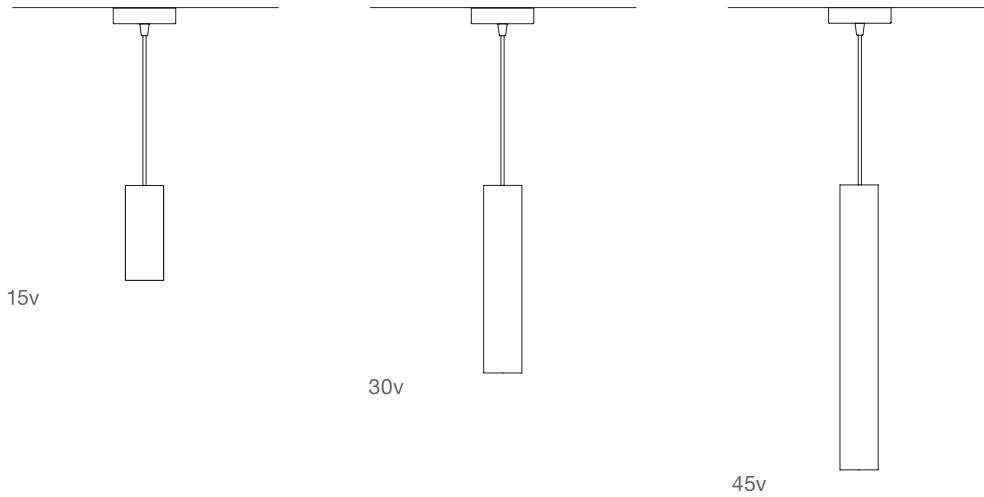

roest®

Vertical Pendant

SPECIFICATION CODE

Example: QTY 2 ROEST - GP2002-N-16

Qty. **ROEST** - **GP200** - -

①
②
③

For each number, make one selection and enter into the corresponding box above. *Indicates modification with additional lead time and/or costs

① Length

- ☐ 0   15v | 6"
- ☐ 1   30v | 11.75"
- ☐ 2   45v | 17.75"

② MATERIAL

- ☐ N
- ☐ Z
- ☐ AZ
- ☐ C

③ Cord Length (ft)

- ☐ 6.5
- ☐ 16
- ☐ Custom