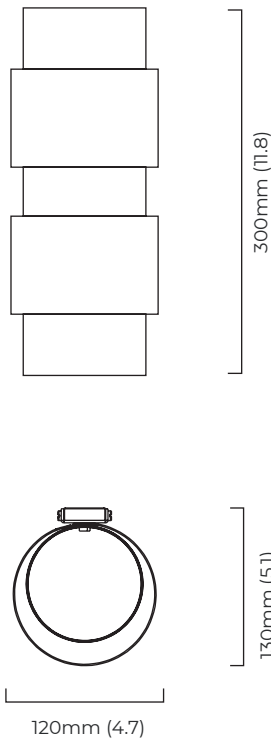

### BULBS

240v - 2 x G9, 25w max halogen (or 2.3w LED 2700k)  
120v - 2 x G9, 25w max halogen (or 2.3w LED 2700k)  
(no bulbs supplied)

### WEIGHT

4kg (8.8lbs)

### CERTIFICATION

E492308

mounting plate dimensions

North America junction box cover