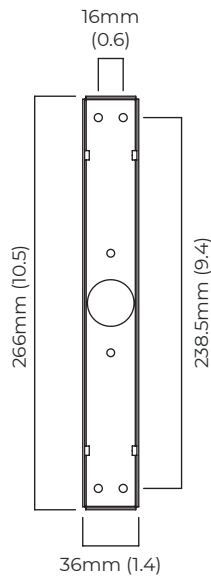

### WEIGHT

4kg (8.8lbs)

### CERTIFICATION

E492308

mounting plate dimensions

North America junction box cover