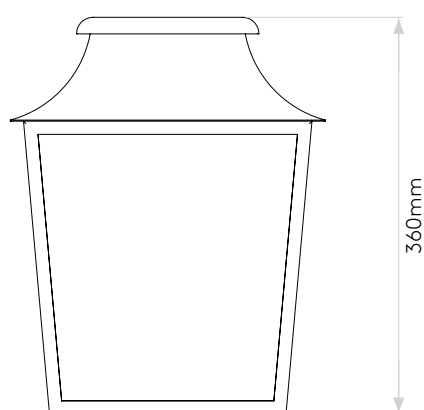

Please note that some dimensions may vary slightly due to manufacturing tolerances, this includes cable entry and fixing holes

Veuillez noter que certaines dimensions peuvent varier légèrement en raison des tolérances de fabrication, y compris l'entrée de câble et les trous de fixation.

Bitte beachten Sie, dass die Maße Fertigungstoleranzen unterliegen und daher in geringem Umfang von der angegebenen Größe abweichen können. Dies gilt auch für Kabeleingänge und Befestigungslöcher.

Si prega notare che possono esserci piccole variazioni in alcune dimensioni dovute alle tolleranze di produzione, queste includono l'ingresso del cavo e i fori di fissaggio.