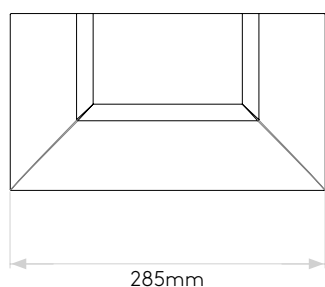

Please note that some dimensions may vary slightly due to manufacturing tolerances, this includes cable entry and fixing holes

Veuillez noter que certaines dimensions peuvent varier légèrement en raison des tolérances de fabrication, y compris l'entrée de câble et les trous de fixation.

Bitte beachten Sie, dass die Maße Fertigungstoleranzen unterliegen und daher in geringem Umfang von der angegebenen Größe abweichen können. Dies gilt auch für Kabeleingänge und Befestigungslöcher.

Si prega notare che possono esserci piccole variazioni in alcune dimensioni dovute alle tolleranze di produzione, queste includono l'ingresso del cavo e i fori di fissaggio.