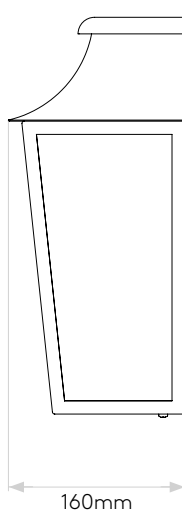

Please note that some dimensions may vary slightly due to manufacturing tolerances, this includes cable entry and fixing holes

Veuillez noter que certaines dimensions peuvent varier légèrement en raison des tolérances de fabrication, y compris l'entrée de câble et les trous de fixation.

Bitte beachten Sie, dass die Maße Fertigungstoleranzen unterliegen und daher in geringem Umfang von der angegebenen Größe abweichen können. Dies gilt auch für Kabeleingänge und Befestigungslöcher.

Si prega notare che possono esserci piccole variazioni in alcune dimensioni dovute alle tolleranze di produzione, queste includono l'ingresso del cavo e i fori di fissaggio.