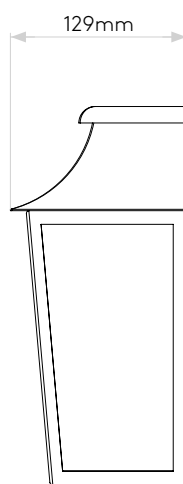

Please note that some dimensions may vary slightly due to manufacturing tolerances, this includes cable entry and fixing holes

Veuillez noter que certaines dimensions peuvent varier légèrement en raison des tolérances de fabrication, y compris l'entrée de câble et les trous de fixation.

Bitte beachten Sie, dass die Maße Fertigungstoleranzen unterliegen und daher in geringem Umfang von der angegebenen Größe abweichen können. Dies gilt auch für Kabeleingänge und Befestigungslöcher.

Si prega notare che possono esserci piccole variazioni in alcune dimensioni dovute alle tolleranze di produzione, queste includono l'ingresso del cavo e i fori di fissaggio.