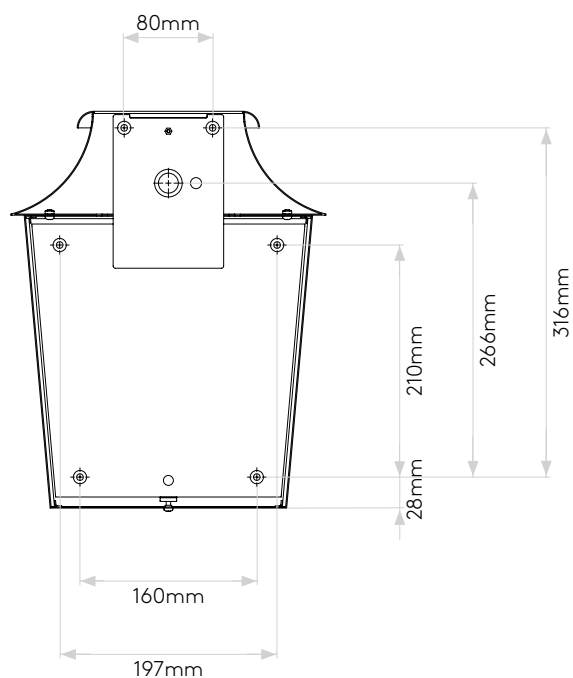

Please note that some dimensions may vary slightly due to manufacturing tolerances, this includes cable entry and fixing holes

Veuillez noter que certaines dimensions peuvent varier légèrement en raison des tolérances de fabrication, y compris l'entrée de câble et les trous de fixation.

Bitte beachten Sie, dass die Maße Fertigungstoleranzen unterliegen und daher in geringem Umfang von der angegebenen Größe abweichen können. Dies gilt auch für Kabeleingänge und Befestigungslöcher.

Si prega notare che possono esserci piccole variazioni in alcune dimensioni dovute alle tolleranze di produzione, queste includono l'ingresso del cavo e i fori di fissaggio.