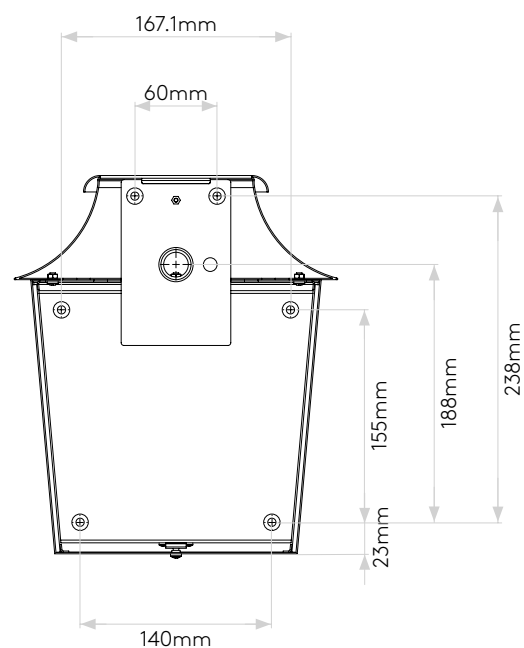

Please note that some dimensions may vary slightly due to manufacturing tolerances, this includes cable entry and fixing holes

Veuillez noter que certaines dimensions peuvent varier légèrement en raison des tolérances de fabrication, y compris l'entrée de câble et les trous de fixation.

Bitte beachten Sie, dass die Maße Fertigungstoleranzen unterliegen und daher in geringem Umfang von der angegebenen Größe abweichen können. Dies gilt auch für Kabeleingänge und Befestigungslöcher.

Si prega notare che possono esserci piccole variazioni in alcune dimensioni dovute alle tolleranze di produzione, queste includono l'ingresso del cavo e i fori di fissaggio.