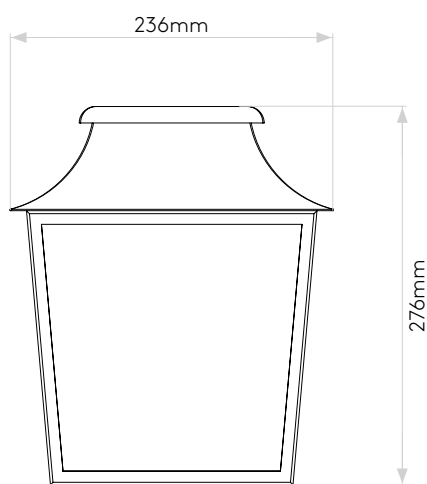

Please note that some dimensions may vary slightly due to manufacturing tolerances, this includes cable entry and fixing holes

Veuillez noter que certaines dimensions peuvent varier légèrement en raison des tolérances de fabrication, y compris l'entrée de câble et les trous de fixation.

Bitte beachten Sie, dass die Maße Fertigungstoleranzen unterliegen und daher in geringem Umfang von der angegebenen Größe abweichen können. Dies gilt auch für Kabeleingänge und Befestigungslöcher.

Si prega notare che possono esserci piccole variazioni in alcune dimensioni dovute alle tolleranze di produzione, queste includono l'ingresso del cavo e i fori di fissaggio.