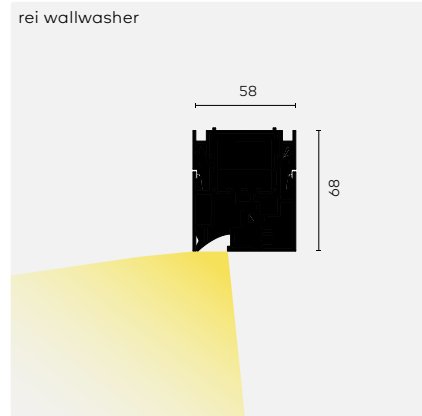

rei downlight recessed, black

rei wallwasher surface mounted, white

rei on-track, white

	Colour	KR-code	Light sources	Optional accessories
 rei 165	○	KR983211	①	■
	●	KR983212	①	■
 rei 300	○	KR983221	②	■
	●	KR983222	②	■
Optional accessories				
Plasterkit		KR783010	Plasterkit rei 165 ☉ LxW 180x190 D 55	
		KR783020	Plasterkit rei 300 ☉ LxW 315x190 D 55	

Plasterkit 300

kreon rei profile

	Colour	KR-code	Light sources	8027 2700K, CR80	8030 3000K, CR80	9027 2700K, CR90	9030 3000K, CR90	SM Switchable ON/OFF ③	VD 1-10V dimming ③	DD DALI dimming ③	Required accessories	Optional accessories
rei wallwasher surface mounted ①	○	KR983251	①	●	●	●	●	●	●	●	■	■
	●	KR983252	①	●	●	●	●	●	●	●	■	■
rei wallwasher recessed mounted ①	○	KR983241	①	●	●	●	●	●	●	●	■	■
	●	KR983242	①	●	●	●	●	●	●	●	■	■
rei downlight surface mounted ①	○	KR993251	②	●	●	●	●	●	●	●		
	●	KR993252	②	●	●	●	●	●	●	●		
rei downlight recessed mounted ①	○	KR993241	②	●	●	●	●	●	●	●	■	
	●	KR993242	②	●	●	●	●	●	●	●	■	
rei wallwasher on-track ② 230V	○	KR983131	③	●	●	●	●	●				
	●	KR983132	③	●	●	●	●	●				