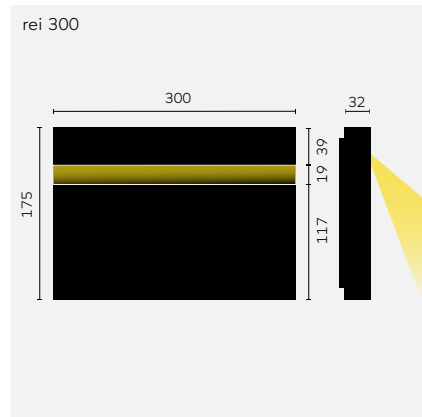

Colour	KR-code	Light sources	Optional accessories
rei 165	○	KR983211	①	■
	●	KR983212	①	■
rei 300	○	KR983221	②	■
	●	KR983222	②	■
Optional accessories				
Plasterkit		KR783010	Plasterkit rei 165 ☉ LxW 180x190 D 55	
		KR783020	Plasterkit rei 300 ☉ LxW 315x190 D 55	

	CRI	CCT	Voltage	Wattage	Fixture lumen
① LED	CRI80+	3000K	230V	4W	128lm
② LED	CRI80+	3000K	230V	8W	290lm

REMARKS
Leading and trailing edge phase dimmable driver included.
Gear included.
IP40