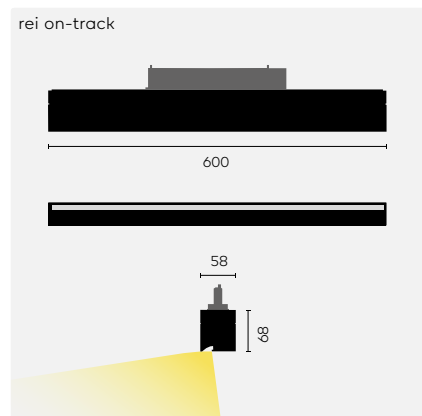

kreon rei profile