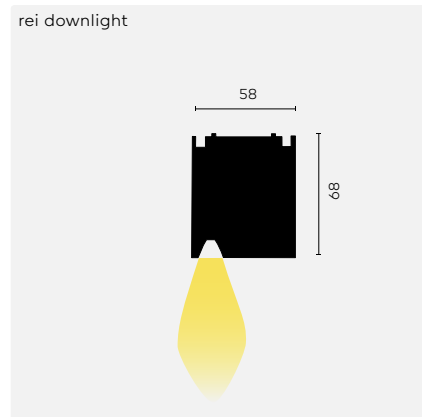

kreon rei profile