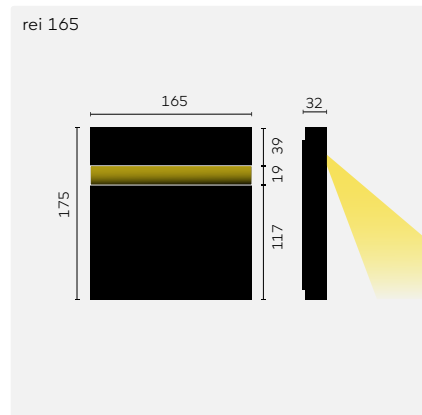

Colour	KR-code	Light sources	Optional accessories
rei 165	○	KR983211	①	■
	●	KR983212	①	■
rei 300	○	KR983221	②	■
	●	KR983222	②	■
Optional accessories				
Plasterkit		KR783010	Plasterkit rei 165 ☉ LxW 180x190 D 55	
		KR783020	Plasterkit rei 300 ☉ LxW 315x190 D 55	

	CRI	CCT	Voltage	Wattage	Fixture lumen
① LED	CRI80+	3000K	230V	4W	128lm
② LED	CRI80+	3000K	230V	8W	290lm

REMARKS
Leading and trailing edge phase dimmable driver included.
Gear included.
IP40