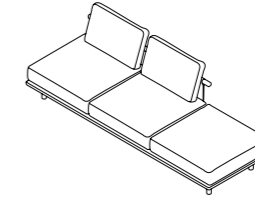

## 003 + 013 + 011 SX SOFA

W 290 x D 100 x H 66 cm  
Seat H with cushion 22 + 18 cm

W 114" 1/4 x D 39" 1/4 x H 26"  
Seat H with cushion 8" 5/8 + 7" 1/8

## 003 + 013 + 011 (x2) SOFA

W 295 x D 100 x H 66 cm  
Seat H with cushion 22 + 18 cm

W 116" 1/8 x D 39" 1/4 x H 26"  
Seat H with cushion 8" 5/8 + 7" 1/8

## 003 + 012 DX SOFA

W 285 x D 100 x H 66 cm  
Seat H with cushion 22 + 18 cm

W 112" 1/4 x D 39" 1/4 x H 26"  
Seat H with cushion 8" 5/8 + 7" 1/8