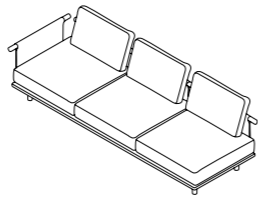

## 003 + 013 SOFA

W 285 x D 100 x H 66 cm  
Seat H with cushion 22 + 18 cm

W 112" 1/4 x D 39" 1/4 x H 26"  
Seat H with cushion 8" 5/8 + 7" 1/8

## 003 + 013 + 011 DX SOFA

W 290 x D 100 x H 66 cm  
Seat H with cushion 22 + 18 cm

W 114" 1/4 x D 39" 1/4 x H 26"  
Seat H with cushion 8" 5/8 + 7" 1/8