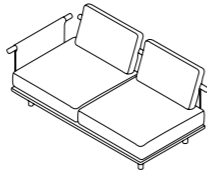

## 002 + 012 SOFA

W 190 x D 100 x H 66 cm  
Seat H with cushion 22 + 18 cm

W 74" 7/8 x D 39" 1/4 x H 26"  
Seat H with cushion 8" 5/8 + 7" 1/8

## 002 + 012 + 011 DX SOFA

W 195 x D 100 x H 66 cm  
Seat H with cushion 22 + 18 cm

W 76" 3/4 x D 39" 1/4 x H 26"  
Seat H with cushion 8" 5/8 + 7" 1/8