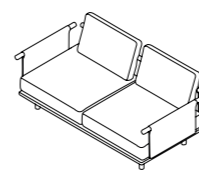

002 + 012 + 011 (x2) SOFA

W 200 x D 100 x H 66 cm
Seat H with cushion 22 + 18 cm

W 78" 3/4 x D 39" 1/4 x H 26"
Seat H with cushion 8" 5/8 + 7" 1/8