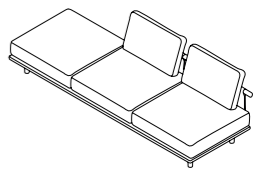

003 + 012 DX SOFA

W 285 x D 100 x H 66 cm
Seat H with cushion 22 + 18 cm

W 112" 1/4 x D 39" 1/4 x H 26"
Seat H with cushion 8" 5/8 + 7" 1/8