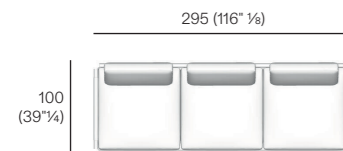

Eden Sofa Suggested Composition

Design Rodolfo Dordoni

Technical Information

EDEN

MAIN SUGGESTED COMPOSITION

EDEN SOFA COMPOSITION

- 1 x EDEN 003 module (285x95 cm)
- 3 x cushion EDEN seat
- 1 x EDEN 013 backrest (273x5 cm)
- 2 x EDEN 011 backrest (91x5 cm)
- 3 x cushion EDEN back