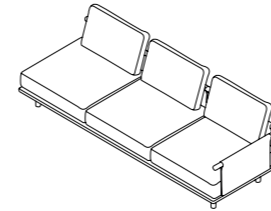

003 + 013 + 011 SX SOFA

W 290 x D 100 x H 66 cm
Seat H with cushion 22 + 18 cm

W 114" 1/4 x D 39" 1/4 x H 26"
Seat H with cushion 8" 5/8 + 7" 1/8