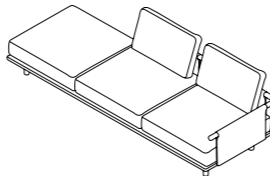

003 + 012 + 011 SX SOFA

W 290 x D 100 x H 66 cm
Seat H with cushion 22 + 18 cm

W 114" 1/4 x D 39" 1/4 x H 26"
Seat H with cushion 8" 5/8 + 7" 1/8