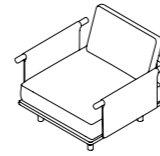

## 001 + 011 (x2) DX SOFA

W 100 x D 100 x H 66 cm  
Seat H with cushion 22 + 18 cm

W 39" 1/4 x D 39" 1/4 x H 26"  
Seat H with cushion 8" 5/8 + 7" 1/8

## 001 + 011 (x2) SX SOFA

W 100 x D 100 x H 66 cm  
Seat H with cushion 22 + 18 cm

W 39" 1/4 x D 39" 1/4 x H 26"  
Seat H with cushion 8" 5/8 + 7" 1/8

## 001 + 011 (x3) SOFA SOFA

W 100 x D 100 x H 66 cm  
Seat H with cushion 22 + 18 cm

W 39" 1/4 x D 39" 1/4 x H 26"  
Seat H with cushion 8" 5/8 + 7" 1/8