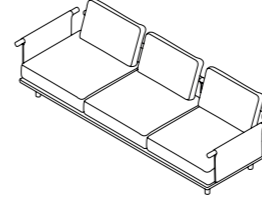

003 + 013 + 011 (x2) SOFA

W 295 x D 100 x H 66 cm
Seat H with cushion 22 + 18 cm

W 116" 1/8 x D 39" 1/4 x H 26"
Seat H with cushion 8" 5/8 + 7" 1/8