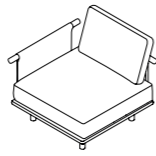

## 001 + 011 SOFA

W 95 x D 100 x H 66 cm  
Seat H with cushion 22 + 18 cm

W 37" 3/8 x D 39" 1/4 x H 26"  
Seat H with cushion 8" 5/8 + 7" 1/8

## 001 + 011 (x2) DX SOFA

W 100 x D 100 x H 66 cm  
Seat H with cushion 22 + 18 cm

W 39" 1/4 x D 39" 1/4 x H 26"  
Seat H with cushion 8" 5/8 + 7" 1/8