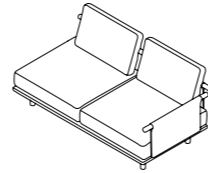

## 002 + 012 + 011 DX SOFA

W 195 x D 100 x H 66 cm  
Seat H with cushion 22 + 18 cm

W 76" 3/4 x D 39" 1/4 x H 26"  
Seat H with cushion 8" 5/8 + 7" 1/8

## 002 + 012 + 011 SX SOFA

W 195 x D 100 x H 66 cm  
Seat H with cushion 22 + 18 cm

W 76" 3/4 x D 39" 1/4 x H 26"  
Seat H with cushion 8" 5/8 + 7" 1/8