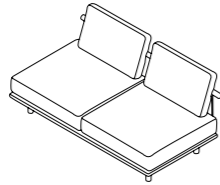

002 + 012 SOFA

W 190 x D 100 x H 66 cm
Seat H with cushion 22 + 18 cm

W 74" 7/8 x D 39" 1/4 x H 26"
Seat H with cushion 8" 5/8 + 7" 1/8