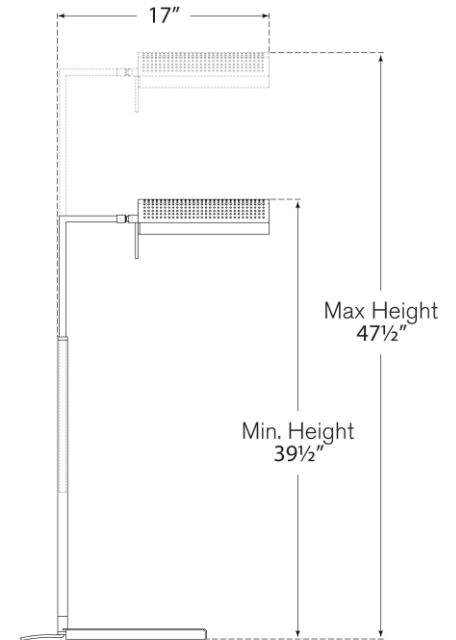

SPEC SHEET

Precision Pharmacy Floor Lamp

Item # KW 1062AB-WG

Designer: Kelly Wearstler

Height: 39.5" - 47.5"

Width: 6"

Extension: 17"

Base: 6" x 11" Rectangle

Finishes: AB, BZ, PN

Glass Options: WG

Socket: E17 Keyless w/ Dimmer on Cord

Wattage: 9 LED T

Note: UL Only | Bulb Included

Top View

Side View