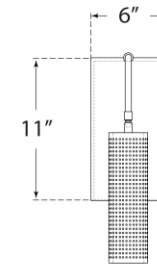

SPEC SHEET

Precision Pharmacy Floor Lamp

Item # KW 1062AB-WG

Designer: Kelly Wearstler

Height: 39.5" - 47.5"

Width: 6"

Extension: 17"

Base: 6" x 11" Rectangle

Finishes: AB, BZ, PN

Glass Options: WG

Socket: E17 Keyless w/ Dimmer on Cord

Wattage: 9 LED T

Note: UL Only | Bulb Included

Top View

Side View