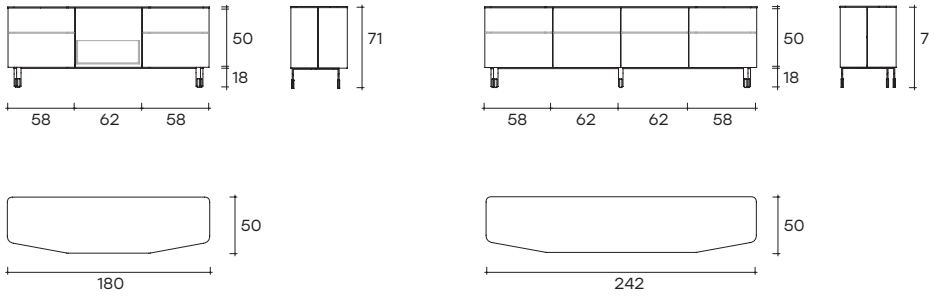

plana

DESIGN
STUDIO KLASS

modello registrato
registered model

portata sul piano: 30 kg
load capacity on top: 30 kg

Madia con struttura in legno laccato "Grigio Lava", ante in vetro extralight acidato da 6 mm curvato e retroverniciato con tinte speciali effetto materico, piano in vetro extralight da 10 mm retroverniciato.

Cupboard with "Lava Grey" lacquered wood structure, doors in 6 mm curved extralight acid-etched glass, back-lacquered with special finish, textured effect. Top in 10 mm back-lacquered extralight glass.

dimensioni L, P, H
dimensions L, W, H
(cm)

	COD./CODE	L	P/W	H	peso netto net weight (kg)	peso lordo gross weight (kg)	volume imballo package volume (m ³)
Ante in vetro extralight acidato retroverniciato in tinta Cat.3. Piano in vetro extralight retroverniciato "Marrone Mica". <i>Doors in extralight acid-etched back-lacquered glass - color Cat.3. Top in extralight glass, back-lacquered "Mica Brown" finish.</i>	PL180-GL /VXA-	180	50	71	115	165	1,23
	PL242-GL /VXA-	242	50	71	145	210	1,62
Ante in vetro extralight acidato retroverniciato in tinta Cat.3. Piano in vetro extralight retroverniciato "Grigio Fango". <i>Doors in extralight acid-etched back-lacquered glass -color Cat.3. Top in extralight glass, back-lacquered "Mud Grey" finish.</i>	PL180-GF /VXA-	180	50	71	115	165	1,23
	PL242-GF /VXA-	242	50	71	145	210	1,62
Ante in vetro extralight acidato retroverniciato in tinta Cat.3. Piano in vetro extralight retroverniciato "Grigio Olivo". <i>Doors in extralight acid-etched back-lacquered glass - color Cat.3. Top in extralight glass, back-lacquered "Olive Grey" finish.</i>	PL180-GO /VXA-	180	50	71	115	165	1,23
	PL242-GO /VXA-	242	50	71	145	210	1,62