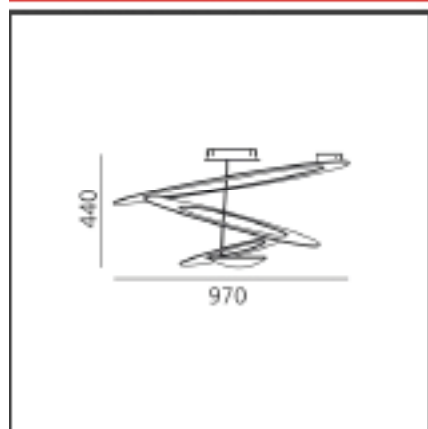

TECHNICAL DRAWINGS

DESIGN BY

Giuseppe Maurizio Scutellà

DESCRIPTION

Opening out of a slim disk are fluttering spirals, which fall gently downwards, creating magical effects of form and light.

FEATURES

Article Code:	1253120A	Material:	Aluminum
Colour:	Gold	Series:	Design
Installation:	Ceiling	Area contract:	Residential
Environment:	Indoor	Emission:	Indirect

DIMENSIONS

Width:	cm 97	Glow Wire Test:	650
Height:	cm 44		

INCLUDED SOURCES

Category:	LED	Color temperature (K):	3000K
Number:	1	Color Tolerance:	MacAdam 2SDCM
Watt:	44W	CRi:	90
Delivered lumens output (lm):	4230lm		
Type:	0		
Class:	A		

LUMINAIRE

Watt:	44W	Delivered lumens output (lm):	3313lm
Voltage:	220V-240V	CCT:	3000K
		Efficiency:	82%
		Efficacy:	75.30lm/W
		CRi:	90
		Dimmable Typology:	Push

Notes

Lamp included.