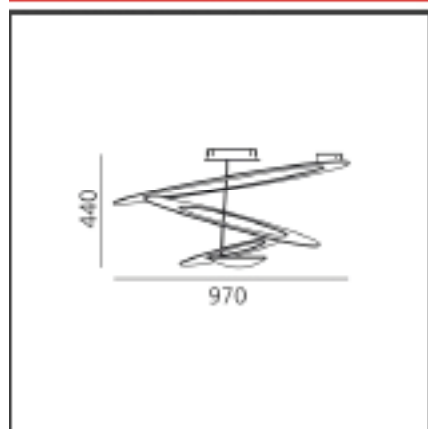

Pirce Ceiling - White

IP20    

Dimmerable: +  -

TECHNICAL DRAWINGS

DESIGN BY

Giuseppe Maurizio Scutellà

DESCRIPTION

Opening out of a slim disk are fluttering spirals, which fall gently downwards, creating magical effects of form and light.

FEATURES

Article Code:	1242010A	Material:	Aluminum
Colour:	Bianco	Series:	Design
Installation:	Ceiling	Area contract:	Residential
Environment:	Indoor	Emission:	Indirect

DIMENSIONS

Width:	cm 97	Glow Wire Test:	650
Height:	cm 44		

DIMENSIONS

Width:	cm 97	Glow Wire Test:	650
Height:	cm 44		

INCLUDED SOURCES

Category:	LED	Color temperature (K):	2700K
Number:	1	Color Tolerance:	MacAdam 2SDCM
Watt:	44W	CRi:	90
Delivered lumens output (lm):	3955lm		
Type:	0		
Class:	A		

FEATURES

Article Code:	1253110A	Material:	Aluminum
Colour:	White	Series:	Design
Installation:	Ceiling	Area contract:	Residential
Environment:	Indoor	Emission:	Indirect

DIMENSIONS

Width:	cm 97	Glow Wire Test:	650
Height:	cm 44		