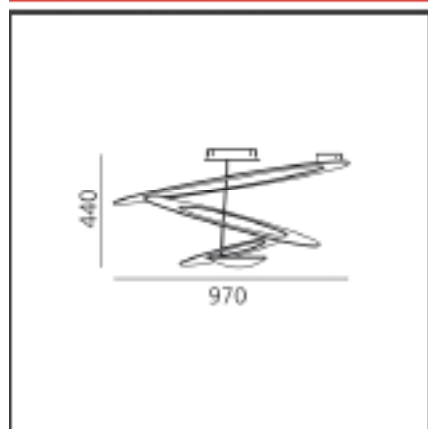

FEATURES

Article Code:	1242010A	Material:	Aluminum
Colour:	Bianco	Series:	Design
Installation:	Ceiling	Area contract:	Residential
Environment:	Indoor	Emission:	Indirect

DIMENSIONS

Width:	cm 97	Glow Wire Test:	650
Height:	cm 44		

LUMINAIRE

Watt:	330W	CCT:	2950K
Voltage:	220V-240V		

Pirce Ceiling LED white 2700K

 IP20    

 Dimmerable: +  -

TECHNICAL DRAWINGS

DESIGN BY

Giuseppe Maurizio Scutellà

DESCRIPTION

Opening out of a slim disk are fluttering spirals, which fall gently downwards, creating magical effects of form and light.

FEATURES

Article Code:	1253W10A	Material:	Aluminum
Colour:	White	Series:	Design
Installation:	Ceiling	Area contract:	Residential
Environment:	Indoor	Emission:	Indirect

DIMENSIONS

Width:	cm 97	Glow Wire Test:	650
Height:	cm 44		

INCLUDED SOURCES

Category:	LED	Color temperature (K):	2700K
Number:	1	Color Tolerance:	MacAdam 2SDCM
Watt:	44W	CRi:	90
Delivered lumens output (lm):	3955lm		
Type:	0		
Class:	A		