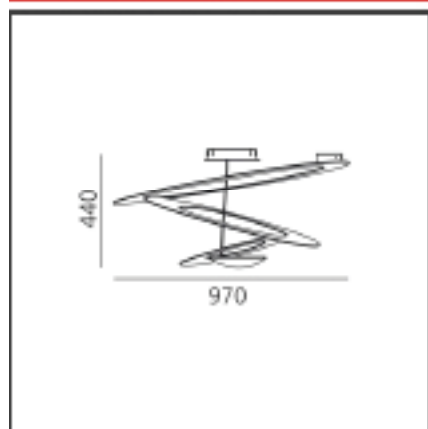

TECHNICAL DRAWINGS

DESIGN BY

Giuseppe Maurizio Scutellà

DESCRIPTION

Opening out of a slim disk are fluttering spirals, which fall gently downwards, creating magical effects of form and light.

FEATURES

Article Code:	1253110A	Material:	Aluminum
Colour:	White	Series:	Design
Installation:	Ceiling	Area contract:	Residential
Environment:	Indoor	Emission:	Indirect

DIMENSIONS

Width:	cm 97	Glow Wire Test:	650
Height:	cm 44		

INCLUDED SOURCES

Category:	LED	Color temperature (K):	3000K
Number:	1	Color Tolerance:	MacAdam 2SDCM
Watt:	44W	CRi:	90
Delivered lumens output (lm):	4230lm		
Type:	0		
Class:	A		

LUMINAIRE

Watt:	44W	Delivered lumens output (lm):	3313lm
Voltage:	220V-240V	CCT:	3000K
		Efficiency:	82%
		Efficacy:	75.30lm/W
		CRi:	90
		Dimmable Typology:	Push

Notes

Lamp included.