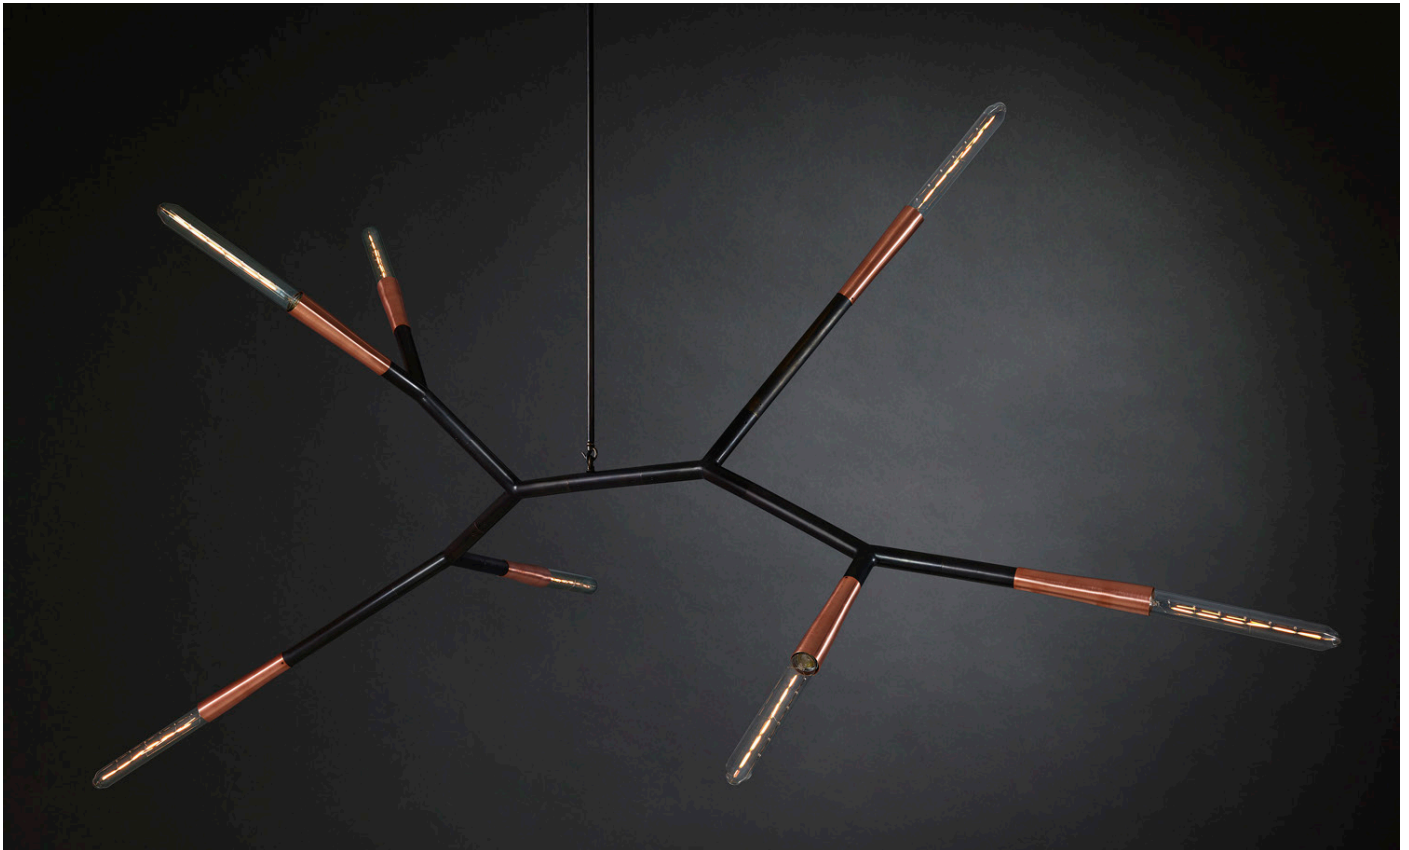

PHASMIDA 11H

PHASMIDA comes from the Greek φάσμα “phasma”, meaning phantom or apparition and describes the momentary visibility of the unseen. Phasmida or Phasmatodea are an order of insects, commonly known as stick insects or walking sticks.

PHASMIDA draws inspiration from both phasma and Phasmatodea, linking the supernatural vision of the former with the arboreal form of the later in a highly versatile branching pendant.

PHASMIDA 11H

FRONT VIEW

SIDE VIEW

SPECIFICATIONS

Ordering Code:
PHAS.11.H

Lamp:
T.T.110* G9 110V LED 4.5W 3000K
T.T.240* G9 240V LED 4W 2700K
BAN.110† E26 110V LED 4W 2200K
BAN.240† E27 240V LED 4W 2200K
*Frosted Test Tube lamp cover
†Banana Globe

Suspension: *
ROD Vertical Rod
*Contact us for alternatives

Canopy: *
RFS Round Flush Small
RFM Round Flush Medium
RFL Round Flush Large
RSM Round Surface Medium
RSL Round Surface Large
*Refer to Canopy Specification Guide