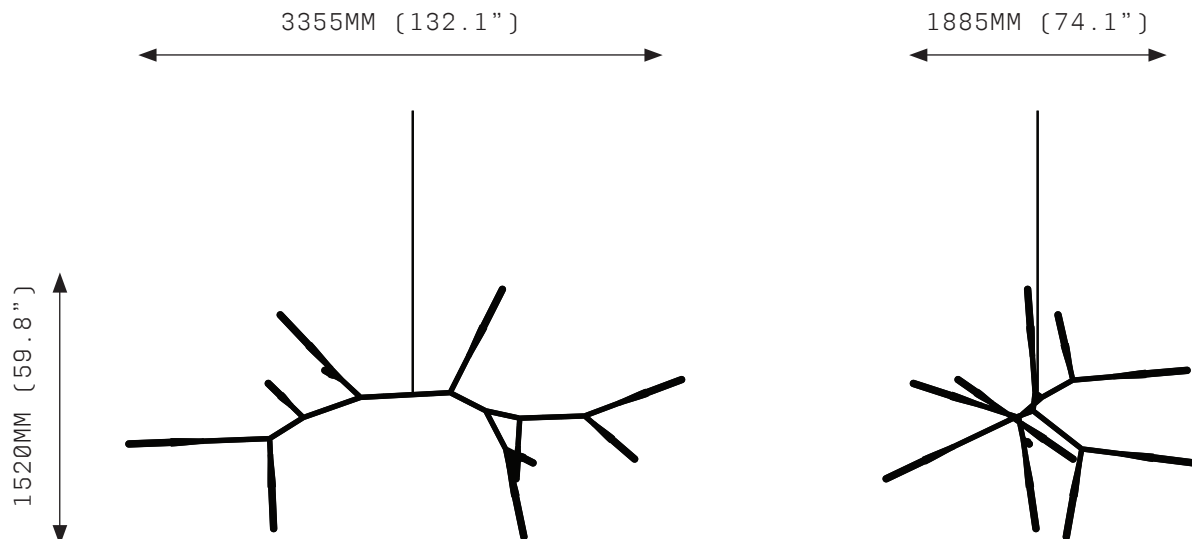

PHASMIDA 11H

FRONT VIEW

SIDE VIEW

SPECIFICATIONS

Ordering Code:
PHAS.11.H

Lamp:
T.T.110* G9 110V LED 4.5W 3000K
T.T.240* G9 240V LED 4W 2700K
BAN.110† E26 110V LED 4W 2200K
BAN.240† E27 240V LED 4W 2200K
*Frosted Test Tube lamp cover
†Banana Globe

Lumens:
2750 - 4400 LM

Voltage:
110 / 240 V

Watts:
44 - 50 W

Weight:
Approx. 13 kg*
*Exclusive of canopy

Exclusions:
User Interface, Dimmer Unit

PRODUCT OPTIONS

Finishes:
AB Aged Brass
HRB Hand Rubbed Brass
DB Dark Bronze
MP Mottled Patina
VER Verdigris
PB Polished Brass
CP Copper
SN Satin Nickel
24K 24K Gold

Suspension: *
ROD Vertical Rod
*Contact us for alternatives

Canopy: *
RFS Round Flush Small
RFM Round Flush Medium
RFL Round Flush Large
RSM Round Surface Medium
RSL Round Surface Large
*Refer to Canopy Specification Guide

WARRANTY

3 Years Fixture

Phasmida is a solid fixture that will require very little maintenance over the years.

If your Phasmida is treated with care, it will shine brightly for many years to come.

Contact us for custom variations.

Installation should only be undertaken by a qualified professional