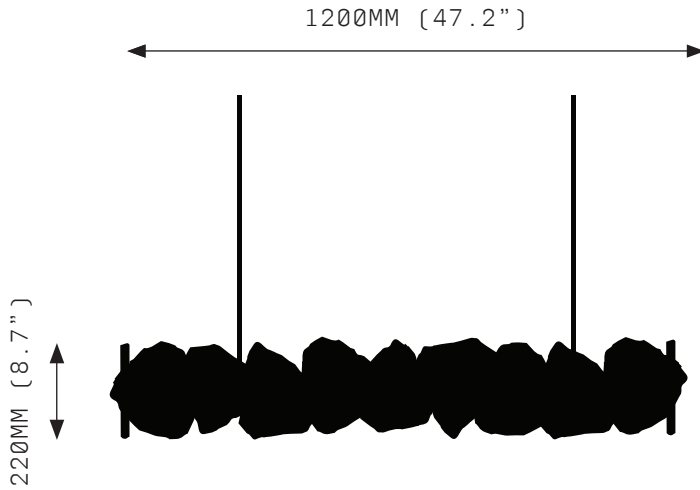

PETRA II LINEAR 1200

FRONT VIEW

SIDE VIEW

SPECIFICATIONS

Ordering Code:
PET.2.1200

Lamp:
24V LED WW 2700K

Lumens:
1700 LM

Voltage:
24V DC

Watts:
21W

Weight:
Approx. 38.6kg*
*Exclusive of canopy

Inclusions:
20 Quartz crystal slices
Power Supply Unit x 60W

Exclusions:
User Interface, Dimmer Unit

PRODUCT OPTIONS

Quartz:
CQ Clear Quartz
RQ Rose Quartz
SQ Smoky Quartz