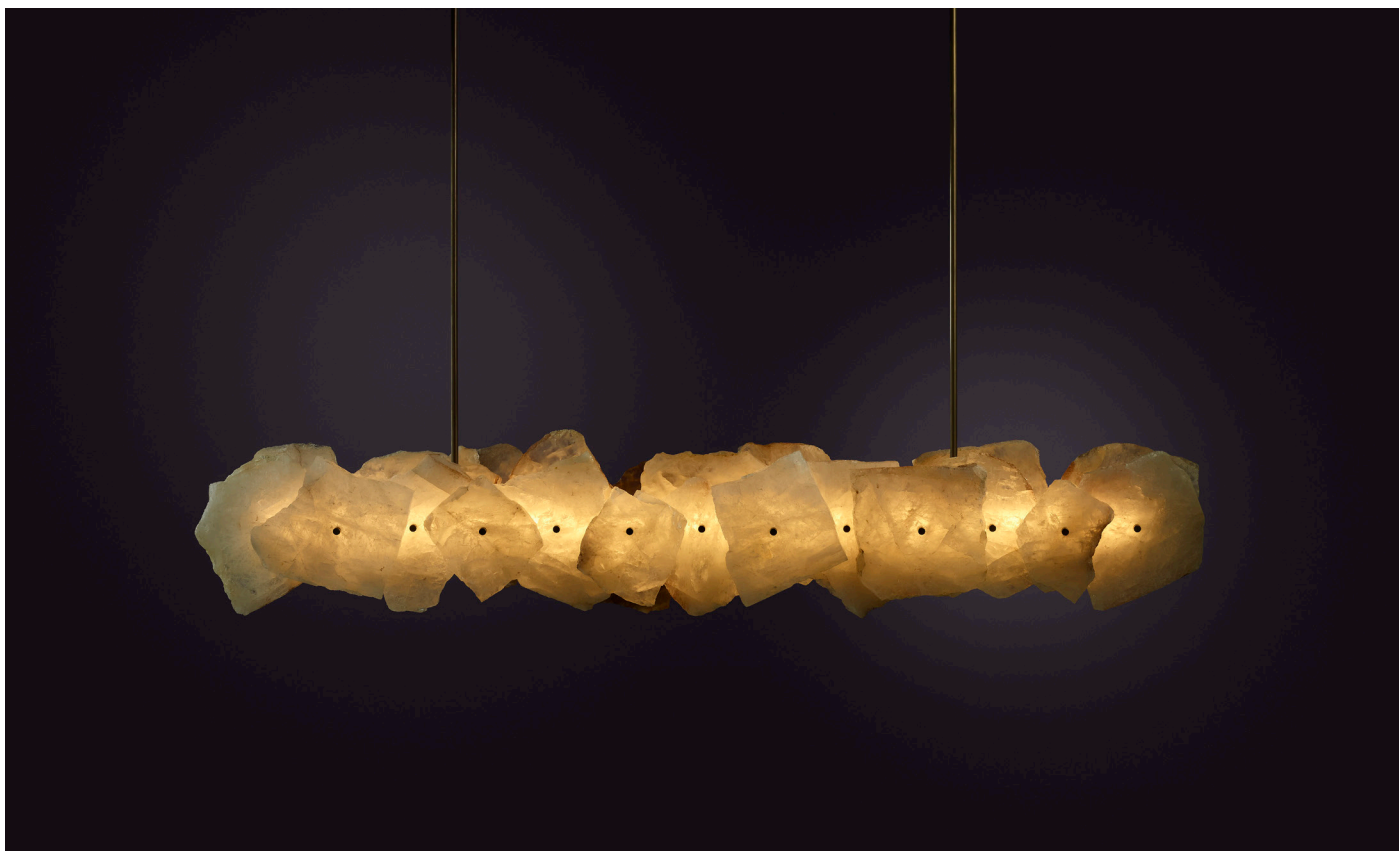

PETRA II LINEAR 1200

PETRA (from the Greek Πέτρα, meaning stone) celebrates the subtleties and complexities of quartz. Quartz was highly revered by the ancients who believed that it was eternally frozen ice, miraculous because it was divinely forged. Prized for its mythic origin, its strength and its lustre, quartz has long been used to articulate sacred objects.

Every PETRA embodies an individual stone biography, the resonance of formation made visible by individual colouration, translucency and veiny detail. PETRA amplifies the mythical and geological properties of quartz, merging fire and ice in stone.

PETRA II LINEAR 1200

FRONT VIEW

SIDE VIEW

SPECIFICATIONS

Ordering Code:
PET.2.1200

Lamp:
24V LED WW 2700K

Lumens:
1700 LM

Voltage:
24V DC

Finishes:
AB Aged Brass

Suspension:
ROD Vertical Rod

Canopy:*
RFM Round Flush Medium
RFL Round Flush Large
RSM Round Surface Medium
RSL Round Surface Large
Linear Flush Mount
Linear Surface Mount
*Refer to Canopy Specification Guide