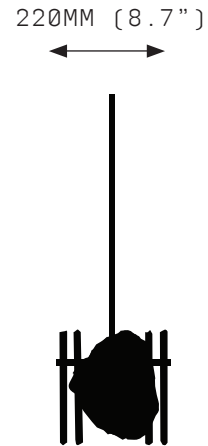

PETRA II LINEAR 1200

FRONT VIEW

SIDE VIEW

SPECIFICATIONS

Ordering Code:
PET.2.1200

Lamp:
24V LED WW 2700K

Lumens:
1700 LM

Voltage:
24V DC