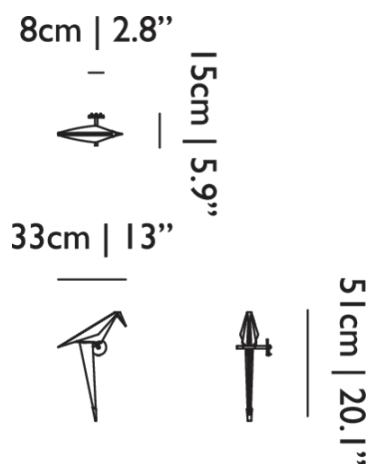

33cm | 13"

51cm | 20.1"

Product

WIDTH 33cm | 13"
HEIGHT 51cm | 20.1"
DEPTH 18cm | 7.1"
WEIGHT NETTO 3kg | 6.61lbs

Packaging

WIDTH 34cm | 13.4"
HEIGHT 21cm | 8.3"
CUBAGE 0.06m³ | 2.09ft³
LENGTH 83cm | 32.7"
WEIGHT 2.5cm | 5.51lbs

90-264

MAX POWER CONSUMPTION

5W

LAMPHOLDER

LED (Solid state)

CABLE LENGTH

260cm | 102.4"

CRI

80

LIGHT OUTPUT

150 lm

Technical cULus

MATERIAL

Steel and aluminium frame with PP and SYN-DUR bird

ENERGY LABEL

Energy Label B

Perch Light Wall Recessed Large dimmable 1-10V

Dimensions

Product

WIDTH 33cm | 13"
HEIGHT 51cm | 20.1"
DEPTH 15cm | 5.9"
WEIGHT NETTO 2kg | 4.41lbs

Packaging

WIDTH 34cm | 13.4"
HEIGHT 15cm | 5.9"
CUBAGE 0.04m³ | 1.26ft³
LENGTH 70cm | 27.6"
WEIGHT 2cm | 4.41lbs