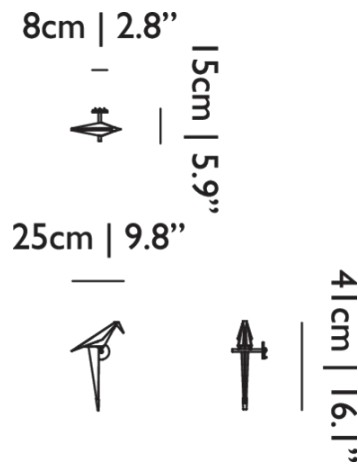

33cm | 13"

51cm | 20.1"

Product

WIDTH 33cm | 13"
HEIGHT 51cm | 20.1"
DEPTH 18cm | 7.1"
WEIGHT NETTO 3kg | 6.61lbs

Packaging

WIDTH 34cm | 13.4"
HEIGHT 21cm | 8.3"
CUBAGE 0.06m³ | 2.09ft³
LENGTH 83cm | 32.7"
WEIGHT 2.5cm | 5.51lbs

Perch Light Wall Recessed Large dimmable 1-10V

Dimensions

Product

WIDTH 33cm | 13"
HEIGHT 51cm | 20.1"
DEPTH 15cm | 5.9"
WEIGHT NETTO 2kg | 4.41lbs

Packaging

WIDTH 34cm | 13.4"
HEIGHT 15cm | 5.9"
CUBAGE 0.04m³ | 1.26ft³
LENGTH 70cm | 27.6"
WEIGHT 2cm | 4.41lbs

All directions

LAMPHOLDER

LED (Solid state)

CRI

80

LIGHT OUTPUT

150 lm

*Perch Light Wall Recessed Small dimmable 1-10V**Dimensions**Product***WIDTH** 25cm | 9.8"**HEIGHT** 41cm | 16.1"**DEPTH** 15cm | 5.9"**WEIGHT NETTO** 2kg | 4.4lbs*Packaging***WIDTH** 34cm | 13.4"**HEIGHT** 15cm | 5.9"**CUBAGE** 0.04m³ | 1.26ft³**LENGTH** 70cm | 27.6"**WEIGHT** 2cm | 4.4lbs*Technical CE***MATERIAL**

WIDTH 25cm | 9.8"
HEIGHT 41cm | 16.1"
DEPTH 18cm | 7.1"
WEIGHT NETTO 3kg | 6.61lbs

Packaging

WIDTH 34cm | 13.4"
HEIGHT 21cm | 8.3"
CUBAGE 0.06m³ | 2.09ft³
LENGTH 83cm | 32.7"
WEIGHT 2.5cm | 5.51lbs

Technical CE