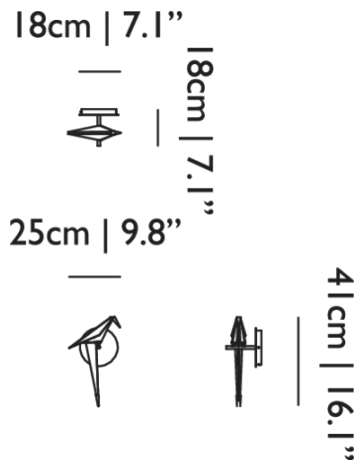

33cm | 13"

51cm | 20.1"

Product

WIDTH 33cm | 13"
HEIGHT 51cm | 20.1"
DEPTH 18cm | 7.1"
WEIGHT NETTO 3kg | 6.61lbs

Packaging

WIDTH 34cm | 13.4"
HEIGHT 21cm | 8.3"
CUBAGE 0.06m³ | 2.09ft³
LENGTH 83cm | 32.7"
WEIGHT 2.5cm | 5.51lbs

Perch Light Wall Recessed Large dimmable 1-10V

Dimensions

Product

WIDTH 33cm | 13"
HEIGHT 51cm | 20.1"
DEPTH 15cm | 5.9"
WEIGHT NETTO 2kg | 4.41lbs

Packaging

WIDTH 34cm | 13.4"
HEIGHT 15cm | 5.9"
CUBAGE 0.04m³ | 1.26ft³
LENGTH 70cm | 27.6"
WEIGHT 2cm | 4.41lbs

LED (Solid state)

CRI

80

LIGHT OUTPUT

150 lm

Perch Light Wall Small non-dimmable

Dimensions

Product

WIDTH 25cm | 9.8"
HEIGHT 41cm | 16.1"
DEPTH 18cm | 7.1"
WEIGHT NETTO 3kg | 6.61lbs

Packaging

WIDTH 34cm | 13.4"
HEIGHT 21cm | 8.3"
CUBAGE 0.06m³ | 2.09ft³
LENGTH 83cm | 32.7"
WEIGHT 2.5cm | 5.51lbs

Technical CE