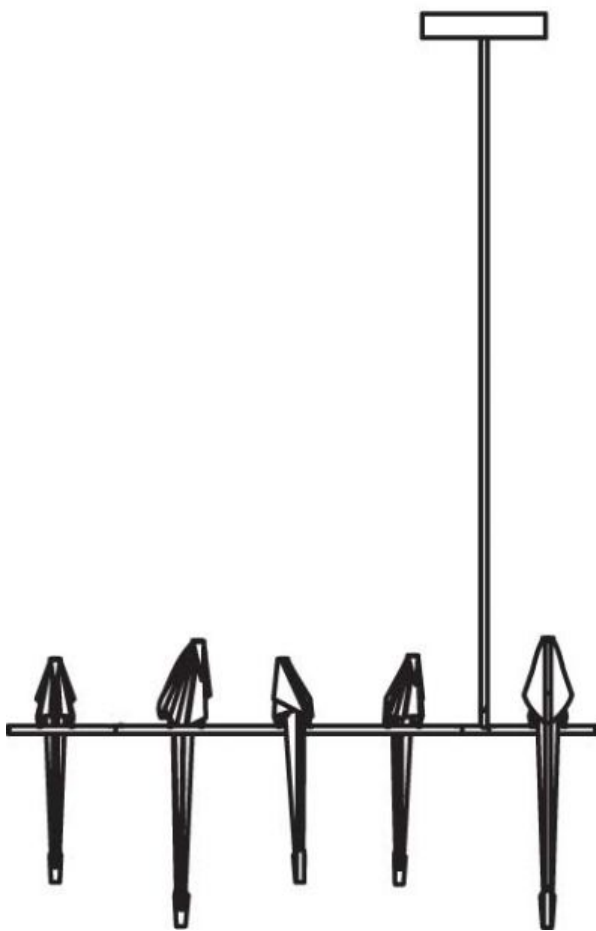

m o o o i[®]

Perch Light Branch

A bird is gracefully balanced on a tall metal perch, beautiful and proud, a swinging glimmer of warm light... yet you are inside, after daylight has faded, under the spell of the Perch Light Floor Lamp!

CRI:
80

Lumen:
Approx 560lm

Dimmable:
0 - 10 V - , 1 - 10 V - , P W M d i m m i n g
P l e a s e m a k e s u r e t h e r i g h t p r o v i s i o n

Canopy:
Ø20,5cm | 8,1" x 4,2cm | 1,7" in matching brass colour.

4M | 13.1ft (black) can be shortened down to 30cm | 11.8".

(10M | 32.8ft on request)

Suspension poles

You can adjust the length of the suspension pole. Enclosed there are 6 parts of suspension poles in 3 different sizes: 2x10cm (3.9"), 2x15 cm (5.9"), 2x50cm (19.6"). Total 1.5M | 4.9". Additional poles are available on special request.

Colli 1/1

With packaging:

8 KG | 18 lb

m o o o i[®]

dimensions

100cm | 39.4"

35cm | 13.8"

51cm | 20.1"