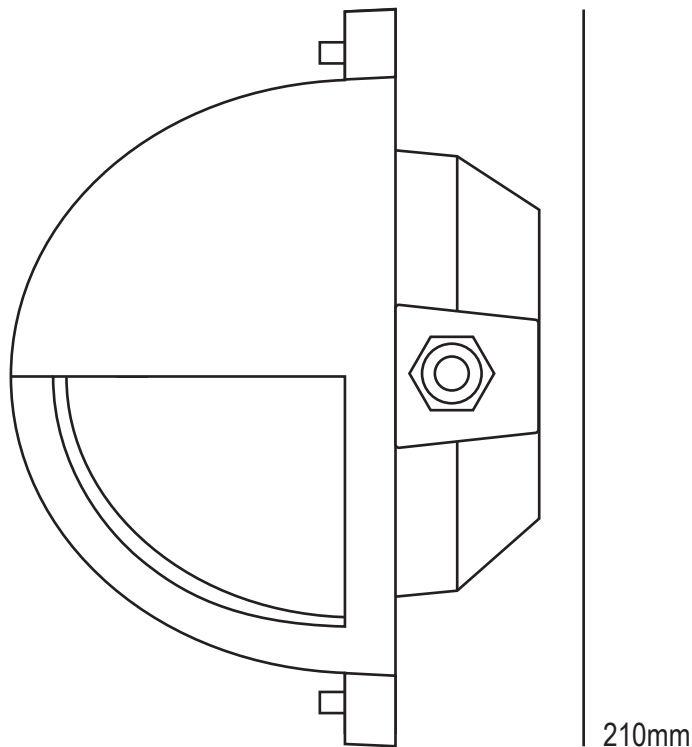

# Oval Brass Bulkhead Fitting with Internal Fixing Points 7434

Product Code	Bulb Cap	Max Wattage	Bulb Type	Height/Length	Width/Diameter	Projection
7434	E27	100	GLS	210mm	274mm	150mm
<b>Available Finish</b>		Natural, Weathered or Chrome plated Brass, frosted diffuser				

Front View

274mm

Side View

210mm

150mm

Rated IP54  
 Bulb Not Supplied  
 Supplied unwired for direct connection to main supply(through cable gland).  
 This product is available for specific markets. Low energy CFL compatible.