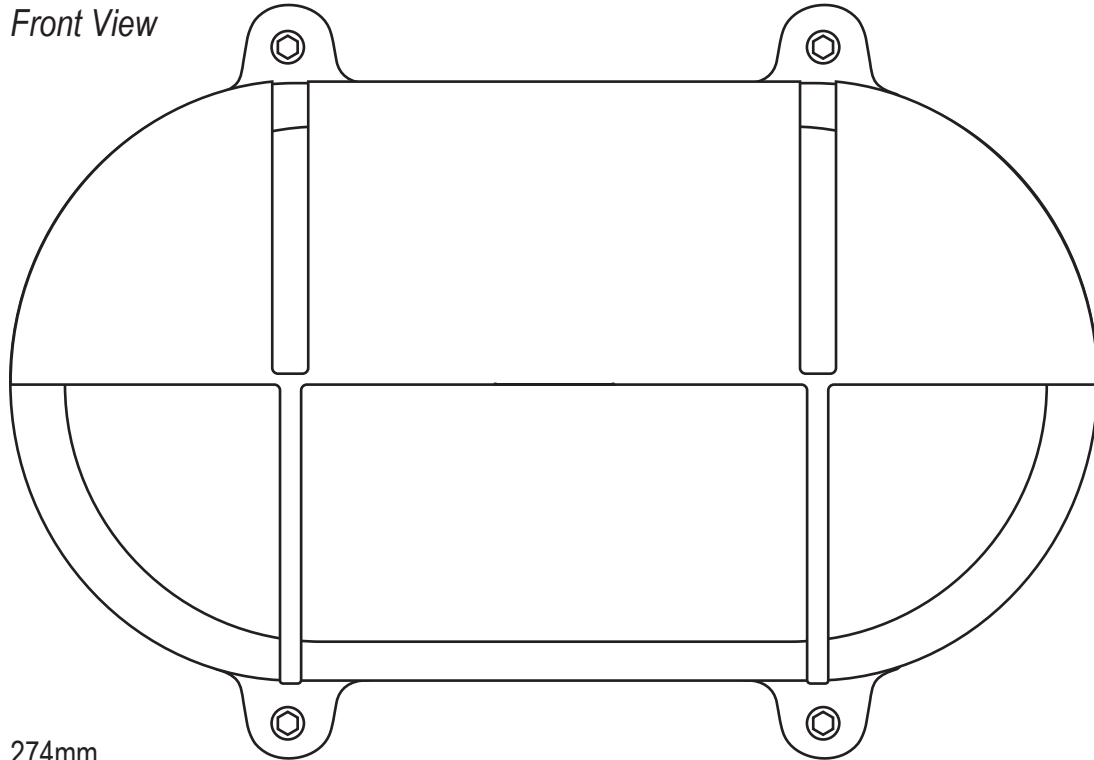

# Oval Brass Bulkhead Fitting with Internal Fixing Points 7434

Product Code	Bulb Cap	Max Wattage	Bulb Type	Height/Length	Width/Diameter	Projection
7434	E27	100	GLS	210mm	274mm	150mm
<b>Available Finish</b>		Natural, Weathered or Chrome plated Brass, frosted diffuser				

Front View

274mm

Side View

210mm

150mm

Rated IP54  
 Bulb Not Supplied  
 Supplied unwired for direct connection to main supply(through cable gland).  
 This product is available for specific markets. Low energy CFL compatible.