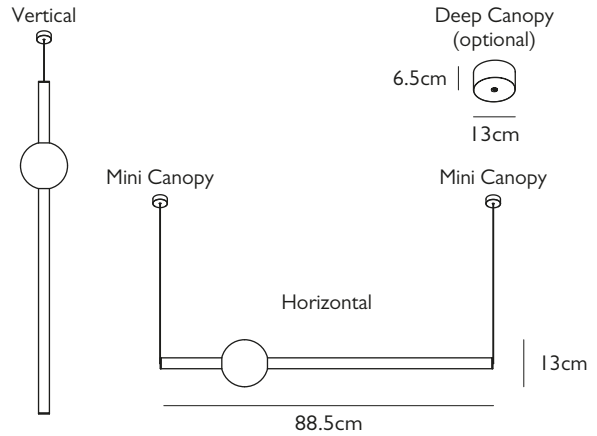

LEE BROOM

ORION TUBE LIGHT

LED Driver Dimensions

10cm x 6cm x 3cm (3 7/8 in x 2 3/8 in x 1 1/8 in)

Suitable sized cavity / housing required for LED driver in ceiling or surface mounting.

Alternatively use deep canopy to mount LED driver in canopy.

Certification

CE, CB

Year of Design

2018

Dimensions

H 13cm x W 88.5cm

Suspension

Length: 500cm

Also available to order separately:

1 x Side Entry Adapter for mini canopy, which enables LED driver to be surface mounted (increases height of mini canopy to 3.1 cm).
1 x Deep Canopy that can mount LED driver in canopy if required (H 6.5cm x Dia 13cm).

Certification

UL, cULus

Year of Design

2018

Dimensions

H 13cm x W 88.5cm - H 5 1/8 in x W 34 7/8 in

Suspension

Length: 500cm - 196 7/8 in