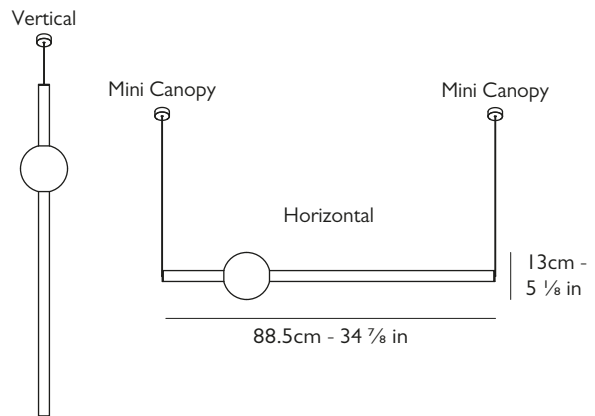

LEE BROOM

ORION TUBE LIGHT

Must be installed with LED driver

LED driver to be installed remotely in suitable sized cavity / housing
Refer to LED driver specification sheet for correct size of LED driver supplied with your particular Orion set-up.

PRODUCT DETAILS

Name

Orion Tube Light

Finish & Product Code

Polished Gold ● ORI0120
Polished Gunmetal ● ORI0121

Materials

Opal acrylic tube, steel globe

Illumination

16.8W, 2700k, 1069 lumen, 24VDC, CRI 85
Supplied with separate LED driver with 110-130V input.

Dimming

Dimmable. Lutron C.L dimmers recommended for up to 8 units
For more than 8 units, please contact us.

Certification

UL, cULus

Year of Design

2018

Dimensions

H 13cm x W 88.5cm - H 5 1/8 in x W 34 7/8 in

Suspension

Length: 500cm - 196 7/8 in

1 x Adjustable steel tensile wire & 1 x Cord with transparent casing
Kit to hang horizontally or vertically included.

Ceiling plate / Canopy

2 x mini canopies in matching finish to Orion.
H 1.55cm x Dia 4cm - H 5/8 in x Dia 1 1/2 in

Also available to order separately:

1 x Side Entry Adapter, which enables LED driver to be surface mounted (increases height of mini canopy to 3.1cm / 1 1/4 in).

Weight

Product (net): 1.75 kg / 3.86 lbs
Boxed (gross): 2.66 kg / 5.86 lbs

For more information please contact:

US & Canada Inquiries: +1 212 804 8477 - sales@leebroom.com

UK & Global Inquiries: +44 207 820 0742 - 95 Rivington Street, London, EC2A 3AY - info@leebroom.com

www.leebroom.com

I120rev16