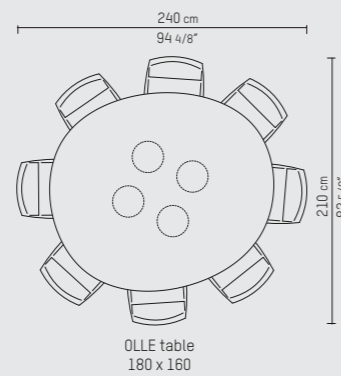

OLLE DINING TABLE

ENGLISH

Inspired by the shape of the studio's iconic KLINK sidetable, the OLLE series are infused with the same artisanal non-geometric contour. The new generous proportioned OLLE dining-and more accessible bistro table is the first table design to not have a head to the table, enabling users to sit intuitively and making everyone equally important

PIETBOON

OLLE
DINING TABLE

SPECIFICATION
SPECIFICATIE
SPEZIFIKATION

ENGLISH

Colors oak	Black (BL), dark brown (WE), taupe (TP), grey (GR), grey brown (GB), natural (BG), metallic grey (MG), light grey (LG), white (WH), opaque white (OW).
Material	Legs: Oak veneered legs with floor protection. Top: Varnished solid oak.
Weight / CBM	110x100 cm 60 kg / 0,35 m ³ 180x160 cm 112 kg / 1,30 m ³