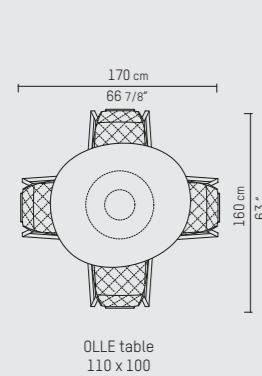

PIETBOON

OLLE
DINING TABLE

SPECIFICATION
SPECIFICATIE
SPEZIFIKATION

ENGLISH

Colors oak	Black (BL), dark brown (WE), taupe (TP), grey (GR), grey brown (GB), natural (BG), metallic grey (MG), light grey (LG), white (WH), opaque white (OW).
Material	Legs: Oak veneered legs with floor protection. Top: Varnished solid oak.
Weight / CBM	110x100 cm 60 kg / 0,35 m ³ 180x160 cm 112 kg / 1,30 m ³