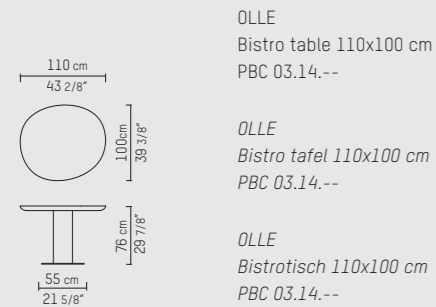

OLLE DINING TABLE

ENGLISH

Inspired by the shape of the studio's iconic KLINK sidetable, the OLLE series are infused with the same artisanal non-geometric contour. The new generous proportioned OLLE dining-and more accessible bistro table is the first table design to not have a head to the table, enabling users to sit intuitively and making everyone equally important

NEDERLANDS

Geïnspireerd door de vorm van de studio's iconische KLINK-bijzettafel, is de OLLE-serie gebaseerd op dezelfde handgevormde niet-geometrische vorm. De nieuwe, royaal uitgevoerde OLLE eetkamertafel en de kleinere bistrotafel is het eerste tafelontwerp zonder hoofd waaraan gebruikers intuïtief kunnen zitten en iedereen even belangrijk is.

DEUTSCH

Inspired von der Form des kultigen KLINK-Beistelltisches von Studio zeichnen sich die Produkte der OLLE-Reihe mit ihren asymmetrischen Formen durch dieselbe handwerklich hochwertige Fertigungskunst aus. Der neue, großzügig gestaltete OLLE-Ess- und Bistrotisch ist der erste Tisch, dessen Design ohne typisches Tischende auskommt, wodurch die Benutzer die Möglichkeit haben, intuitiv am Tisch Platz zu nehmen, sodass sich jede Person gleich wichtig fühlt.