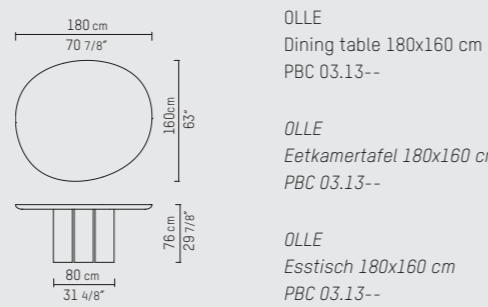

OLLE DINING TABLE

ENGLISH

Inspired by the shape of the studio's iconic KLINK sidetable, the OLLE series are infused with the same artisanal non-geometric contour. The new generous proportioned OLLE dining-and more accessible bistro table is the first table design to not have a head to the table, enabling users to sit intuitively and making everyone equally important

NEDERLANDS

Geïnspireerd door de vorm van de studio's iconische KLINK-bijzettafel, is de OLLE-serie gebaseerd op dezelfde handgevormde niet-geometrische vorm. De nieuwe, royaal uitgevoerde OLLE eetkamertafel en de kleinere bistrotafel is het eerste tafelontwerp zonder hoofd waaraan gebruikers intuïtief kunnen zitten en iedereen even belangrijk is.

DEUTSCH

Inspired von der Form des kultigen KLINK-Beistelltisches von Studio zeichnen sich die Produkte der OLLE-Reihe mit ihren asymmetrischen Formen durch dieselbe handwerklich hochwertige Fertigungskunst aus. Der neue, großzügig gestaltete OLLE-Ess- und Bistrotisch ist der erste Tisch, dessen Design ohne typisches Tischende auskommt, wodurch die Benutzer die Möglichkeit haben, intuitiv am Tisch Platz zu nehmen, sodass sich jede Person gleich wichtig fühlt.