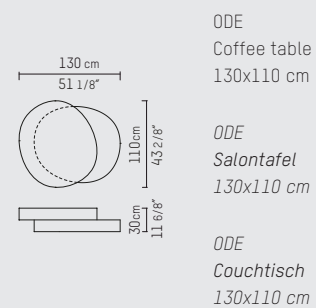

ODE
Coffee table
130x110 cm

ODE
Salontafel
130x110 cm

ODE
Couchtisch
130x110 cm

NEDERLANDS

Geïnspireerd door de vorm van de studio's iconische KLINK-bijzettafel, is de ODE-serie gebaseerd op dezelfde handgevormde niet-geometrische vorm. Als aanvulling op de bestaande living serie, brengen twee ogenschijnlijk zwevende schijven van de ODE salontafel een eerbetoon aan de herontdekte vorm.

DEUTSCH

Inspiziert von der Form des kultigen KLINK-Beistelltisches von Studio zeichnen sich die Produkte der ODE-Reihe mit ihren asymmetrischen Formen durch dieselbe handwerklich hochwertige Fertigungskunst aus. Eine wahre Bereicherung der aktuellen Wohnzimmer-Reihe ist der ODE-Couchtisch, der durch die Kombination zweier großzügiger, scheinbar schwebender Ablagen wiederentdeckten Formen huldigt.