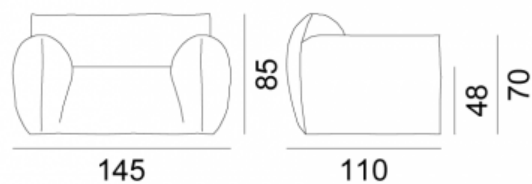

GERVASONI™

Nuvola 09

Collection: Nuvola / Armchairs

Design: Paola Navone

Lounge chair, multilayer and solid wood frame, upholstered with differentiated density polyurethane foam covered by a goose down and polyester fibre quilting, removable covers.