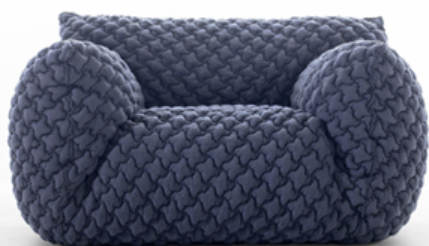

GERVASONI™

Nuvola 09

Collection: Nuvola / Armchairs

Design: Paola Navone

Lounge chair, multilayer and solid wood frame, upholstered with differentiated density polyurethane foam covered by a goose down and polyester fibre quilting, removable covers.