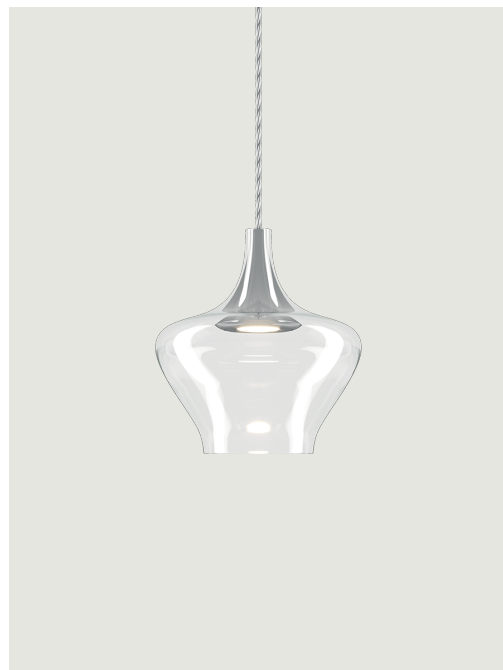

Nostalgia,
Design by Dima Loginoff

Model Nostalgia medium

With its retro flair, Nostalgia elegantly tells of ancient glass blowing practices in three sinuous forms that can be combined at will. The perfection of the glass, the innovative LED technology and six elegant finishes make Nostalgia an extremely contemporary and versatile lamp that lends itself to the creation of captivating atmospheres, whether on or off.

Nostalgia medium

Light source

LED
2700 K
7.2 W / 830 lm
220–240 V
CRI 92
MacAdam 3–Step

LED included

Structure: Metal

Chrome
Chrome
Chrome
Chrome
Chrome
Chrome

Diffuser: Blown glass

Clear
Chrome
Glossy Smoke
Glossy Bronze
Gold
Rose Gold

Code

15423 0027
15423 4027
15423 4327
15423 4627
15423 5027
15423 5527

Net weight: 0.75 kg

Parcels: 2

IP20

Energy Saving

Dim Triac

Cluster suspension lamps must be installed on a *canopy*: find out more on lodes.com/en/canopies

Nostalgia medium

LED
 2700 K
 7.2 W / 830 lm
 220–240 V
 CRI 92
 MacAdam 3–Step

Polar diagram

Options of Nostalgia

Nostalgia small

Nostalgia large