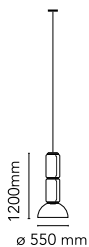

Noctambule Suspension 2 Low Cylinder and Bowl

by Konstantin Grcic , 2019

Hanging lamps consisting of interconnecting glass modules reaching a length of 3,2 mt. (126.77") with 4 mt. (157.48") suspended power cable. Cylindrical and semi-spherical transparent blown glass structure, suspended die cast aluminium ring connector, hydroformed steel internal lateral arm and injection moulded optical opal silicone outer ring diffusers. The power supply unit within the ceiling rose can be used as a dimmer to adjust the light intensity by 10% to 100% in either direction by means of the 0-10/1-10V, PUSH, DALI control.

Mounting	Pendant
Environment	Indoor
Weight	15,7 Kg
Light sources available	3 x Strip Led 9W + 1 Cob Led 18W 2700K 4750lm CRI90
Emergency	Without
Switching	si
Voltage	100-240V
Power	45W
Battery	No
Supply included	Yes
Cord Length	4000 mm
Materials	Blown crystal, Die-cast aluminum
Colors	F0273000 - Black
Certificate	