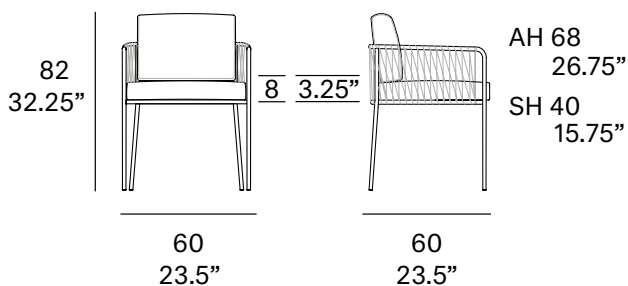

Shipment details

Qty	1 dining armchair (1 box)
Volume	0,34 m ³ / 12 ft ³
Gross weight	12 kg / 26 lb
Net weight (x1)	9 kg / 20 lb
Item dimensions (width x depth x height)	60 x 60 x 82 cm 23.5” x 23.5” x 32.25”
COM (1,40 - 1,50 m / 54”-59”)	0,9 m / 1 yd